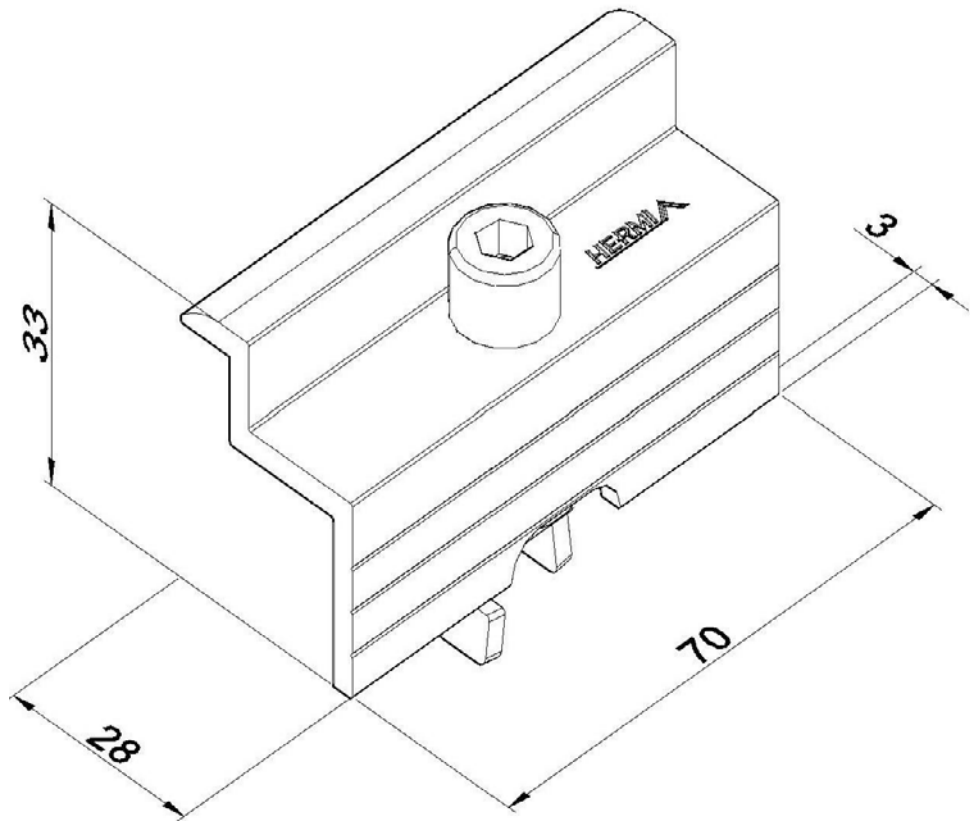

Product: SOL - S02BX

Product code: 88000272

End module clamp

<b>Dimensions:</b>	Length: 70 mm
	Width: 28 mm
	Height: 33 mm
	Material thickness: 3 mm
	Weigh:
<b>Material:</b>	Aluminium