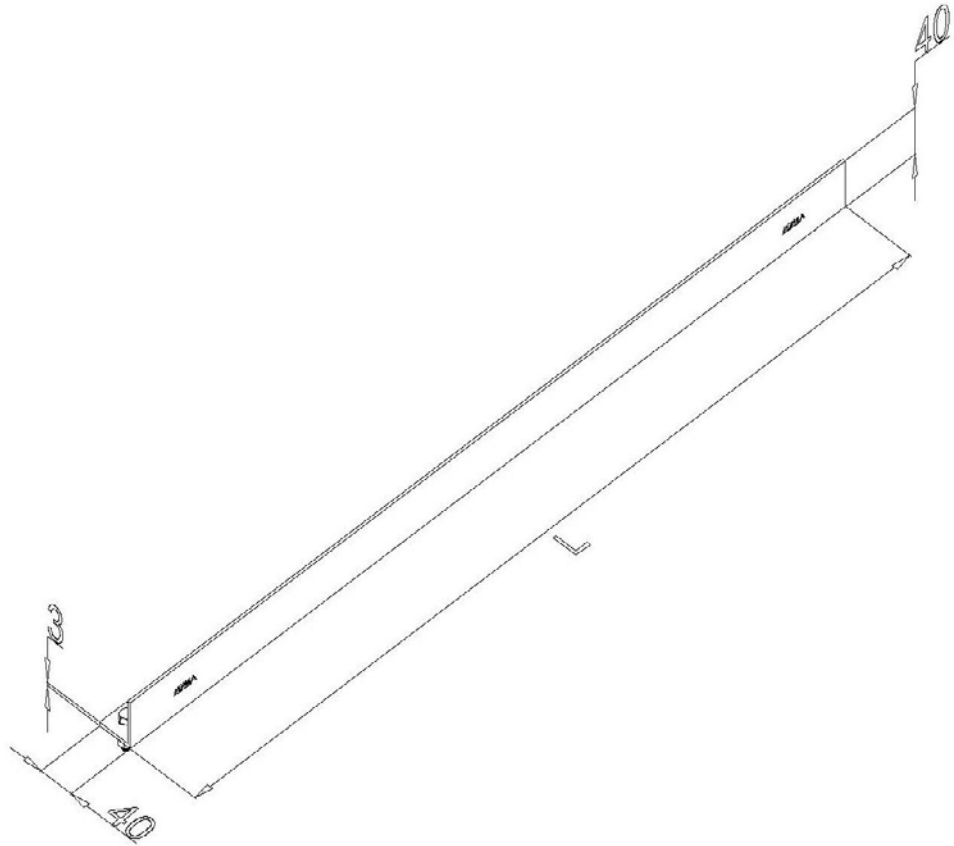

Product: SOL - S07

Product code: 88000235

Supporting element

Dimensions:	Length: 1400 mm
	Width: 40 mm
	Height: 40 mm
	Material thickness: 3 mm
	Weigh: 0,862 kg
Material:	Aluminium