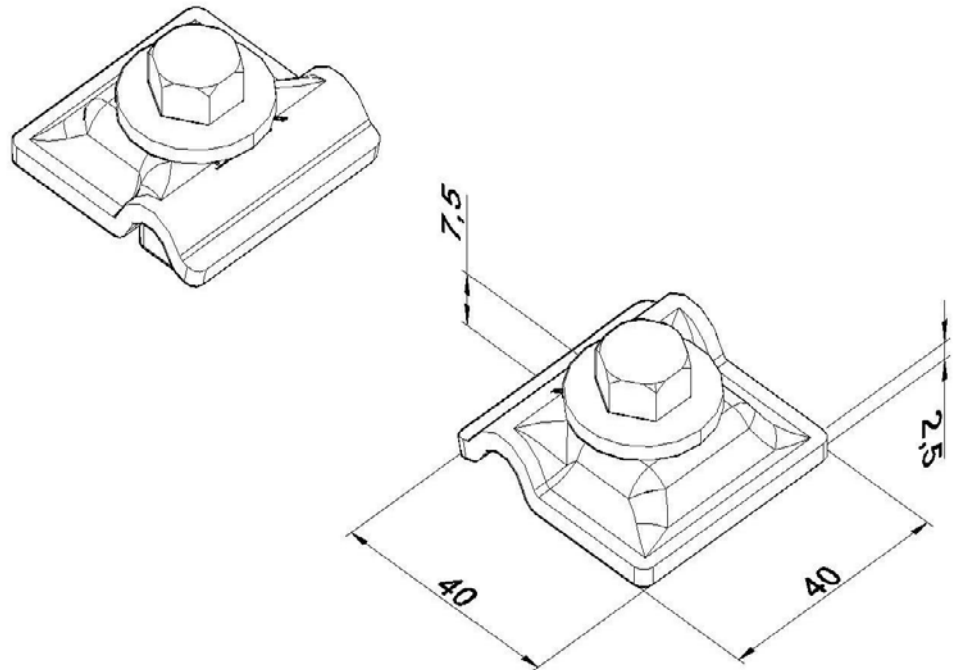

**Product:** SOL - S09

**Product code:** 88000234

Cross connecting element

<b>Dimensions:</b>	Length: 40 mm
	Width: 40 mm
	Height: 7,5 mm
	Material thickness: 2,5 mm
	Weigh: 0,0935 kg
<b>Material:</b>	Stainless steel