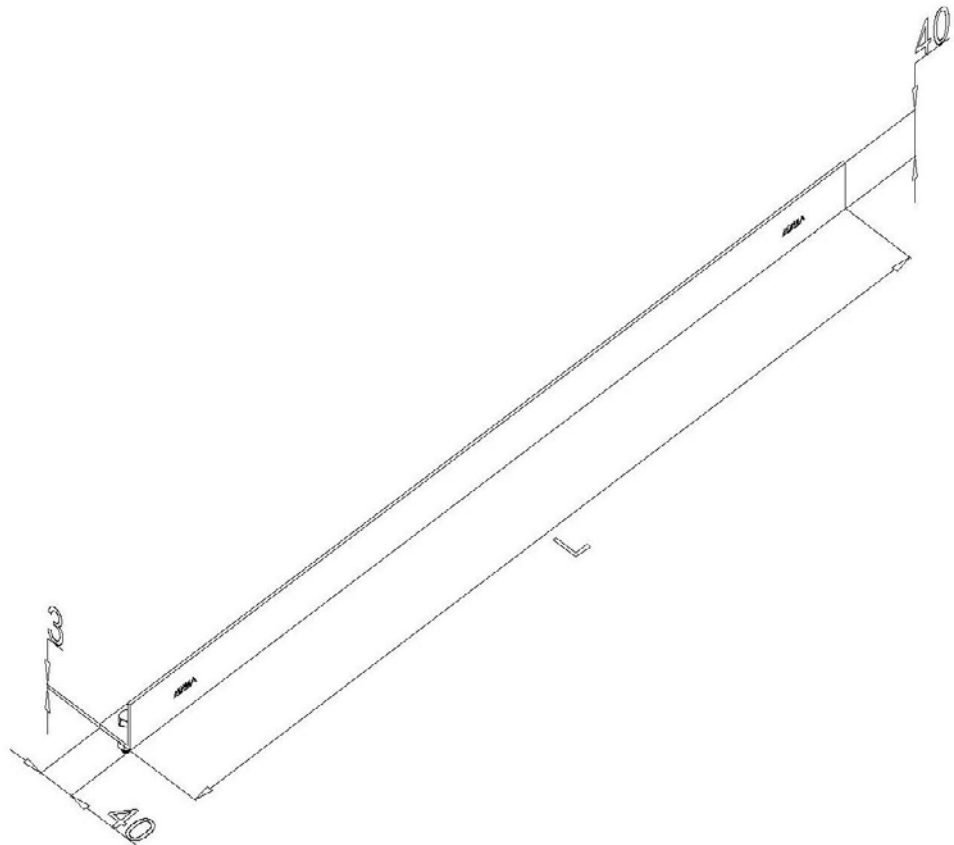

Product: SOL - S07

Product code: 88000213

Supporting element

Dimensions:	Length: 1200 mm
	Width: 40 mm
	Height: 40 mm
	Material thickness: 3 mm
	Weight: 0,857 kg
Material:	Aluminium