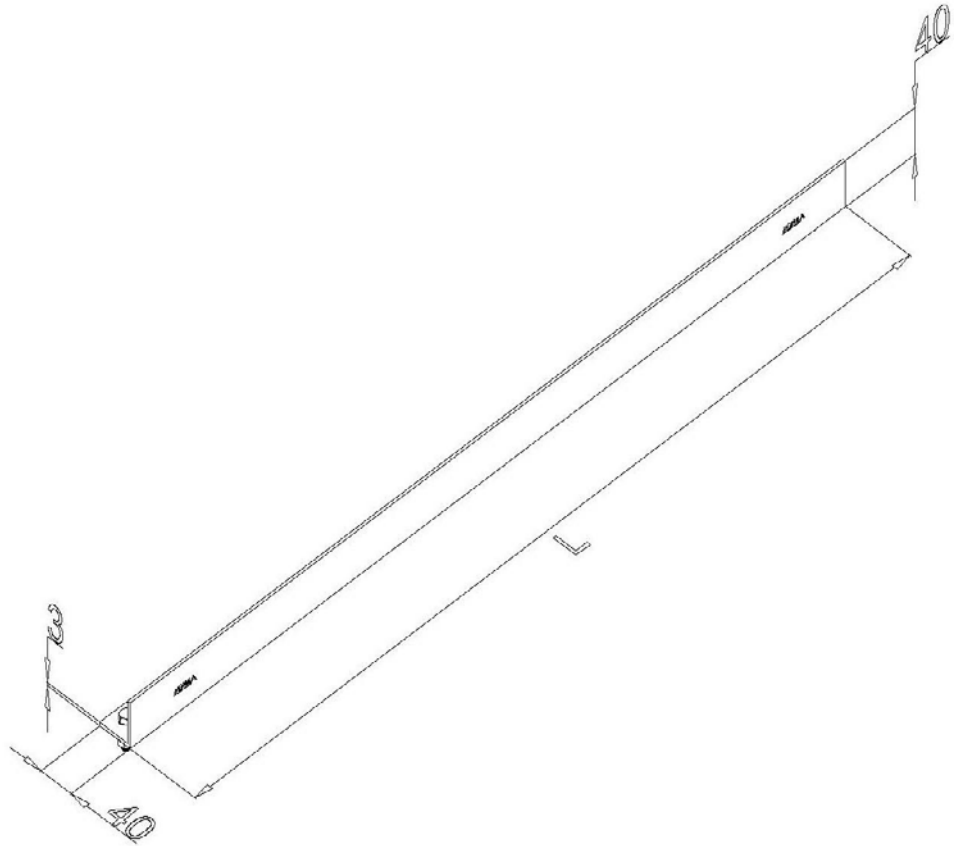

Product: SOL - S07

Product code: 88000212

Supporting element

Dimensions:	Length: 1700 mm
	Width: 40 mm
	Height: 40 mm
	Material thickness: 3 mm
	Weigh: 1,059 kg
Material:	Aluminium