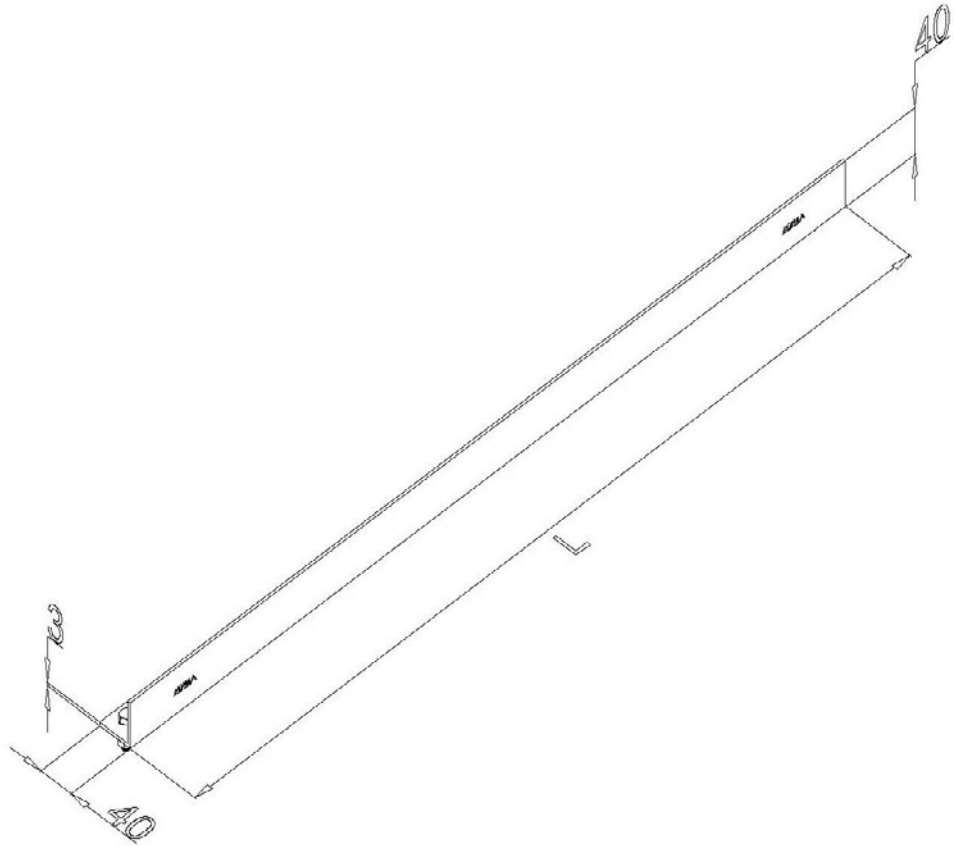

Product: SOL - S07

Product code: 88000208

Supporting element

<b>Dimensions:</b>	Length: 940 mm
	Width: 40 mm
	Height: 40 mm
	Material thickness: 3 mm
	Weigh:
<b>Material:</b>	Aluminium