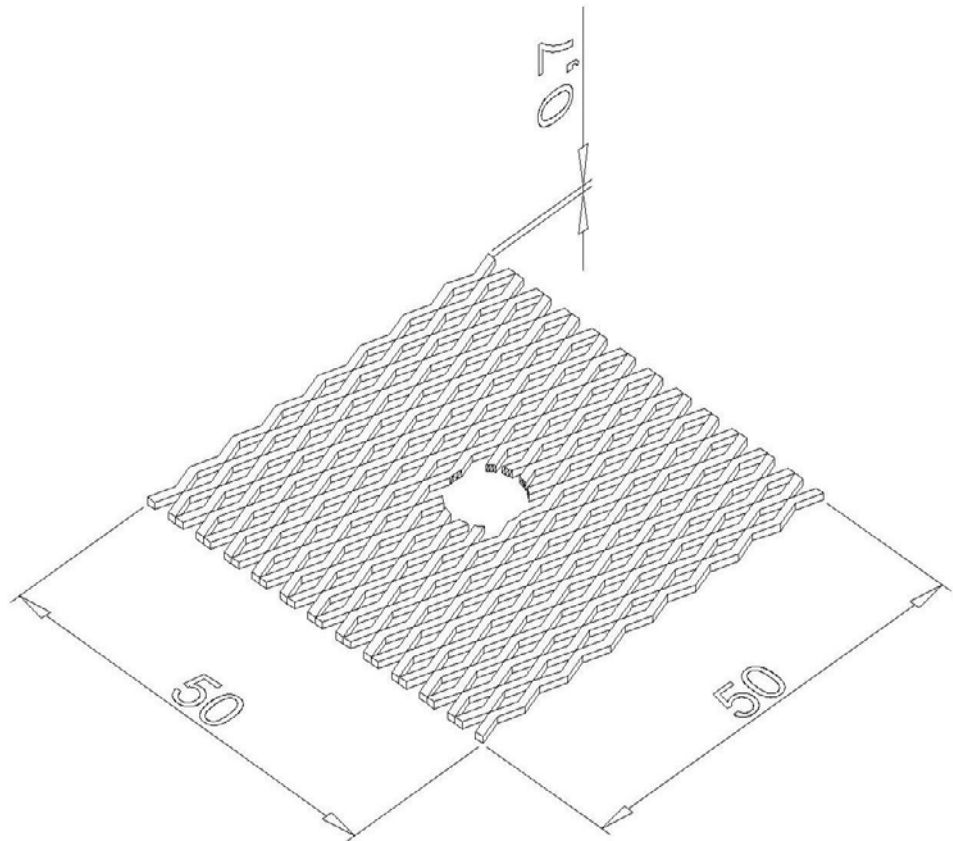

Product: SOL - S06

Product code: 88000207

Contact element

Dimensions:	Length: 50 mm
	Width: 50 mm
	Height: 0,7 mm
	Material thickness: 0,7 mm
	Weigh: 0,004 kg
Material:	Stainless steel