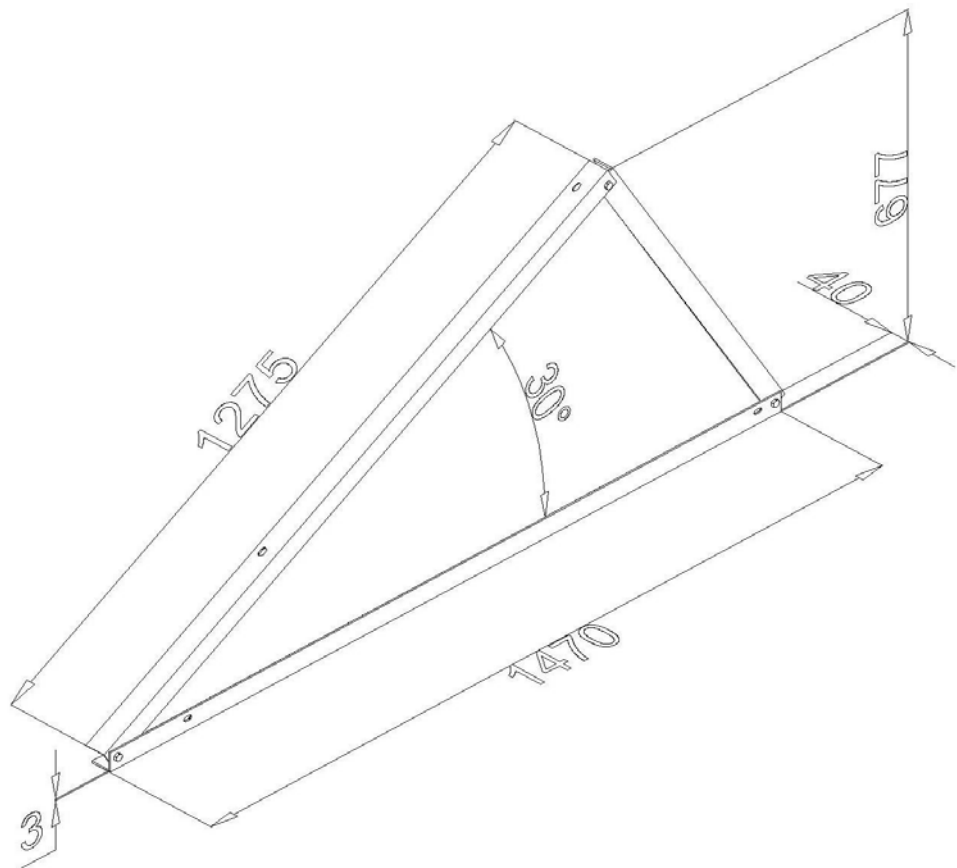

Product: SOL - N33

Product code: 88000012

A triangular support element

<b>Dimensions:</b>	Length: 1275 mm
	Width: 40 mm
	Height: 677 mm
	Material thickness: 3 mm
	Weight: 0,215 kg
<b>Material:</b>	Aluminium