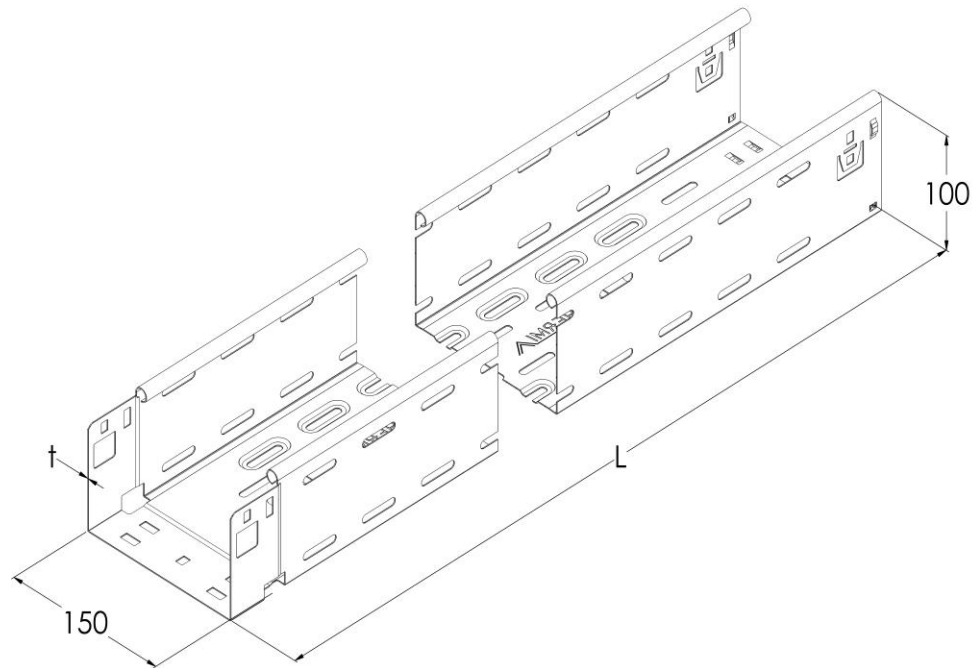

Product: KPK 100/150

Product code: 88750099

Fast Klick cable trays of 100 mm in height

Standard:	EN 61537:2007 Cable management - Cable tray systems and cable ladder systems
Dimensions:	Length: 3000 mm
	Width: 150 mm
	Height: 100 mm
	Metal thickness: 0,90 mm
Weight:	7,46 kg
Material:	Galvanised steel
Contribution to fire:	Non-flame propagating system
Electrical characteristics:	Electrically conductive system
Electrical continuity:	Yes
Corrosion resistance:	Class 3
Perforation:	Class D
Temperature:	Min: -20°C; Max: +105°C