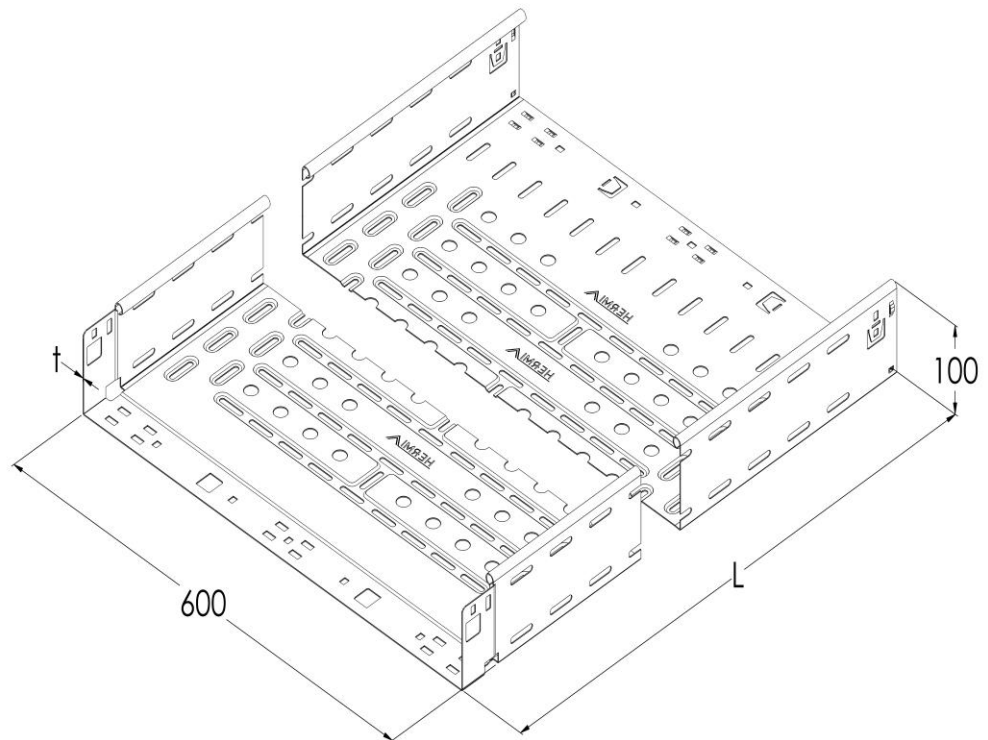

Product: KPK 100/600

Product code: 88750096

Fast Klick cable trays of 100 mm in height

Standard:	EN 61537:2007 Cable management - Cable tray systems and cable ladder systems
Dimensions:	Length: 3000 mm
	Width: 600 mm
	Height: 100 mm
	Metal thickness: 1,00 mm
Weight:	17,96 kg
Material:	Galvanised steel
Contribution to fire:	Non-flame propagating system
Electrical characteristics:	Electrically conductive system
Electrical continuity:	Yes
Corrosion resistance:	Class 3
Perforation:	Class D
Temperature:	Min: -20°C; Max: +105°C