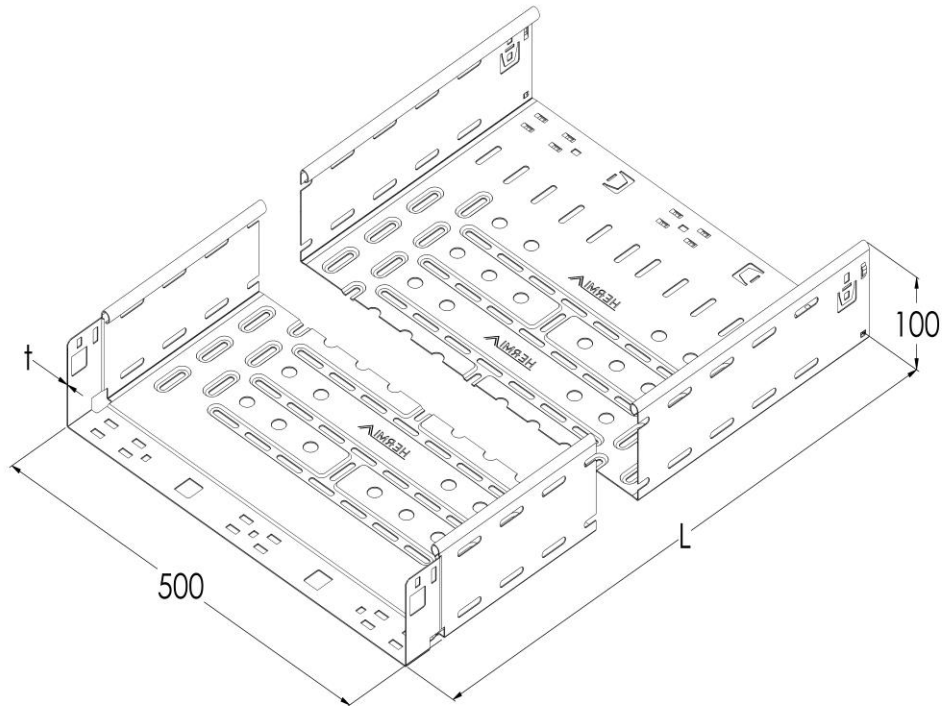

Product: KPK 100/500

Product code: 88750095

Fast Klick cable trays of 100 mm in height

Standard:	EN 61537:2007 Cable management - Cable tray systems and cable ladder systems
Dimensions:	Length: 3000 mm
	Width: 500 mm
	Height: 100 mm
	Metal thickness: 1,00 mm
Weight:	15,9 kg
Material:	Galvanised steel
Contribution to fire:	Non-flame propagating system
Electrical characteristics:	Electrically conductive system
Electrical continuity:	Yes
Corrosion resistance:	Class 3
Perforation:	Class D
Temperature:	Min: -20°C; Max: +105°C