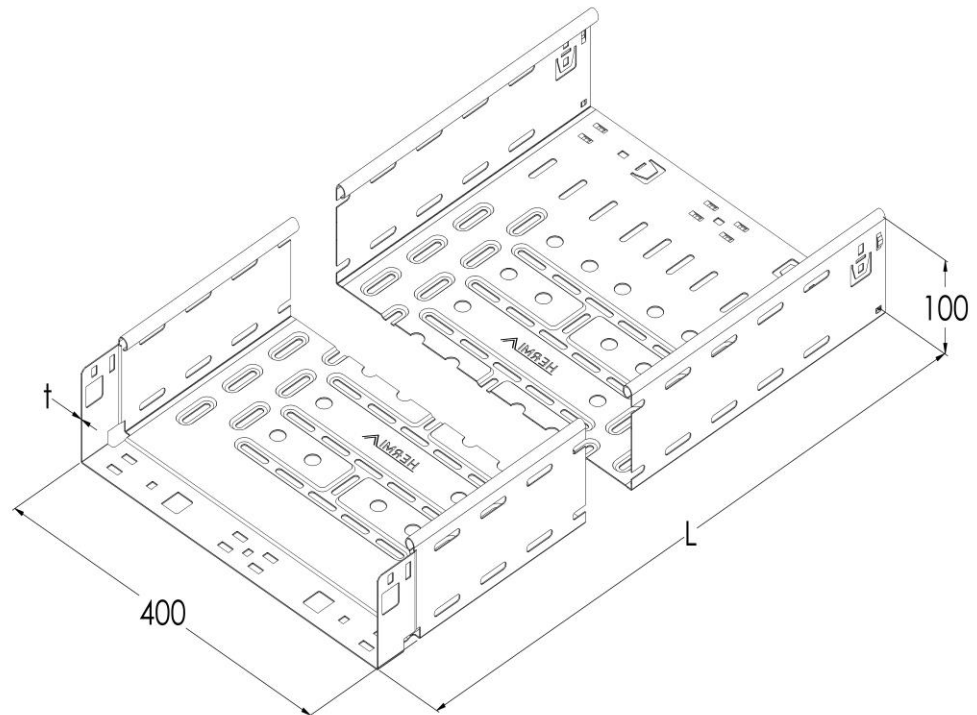

Product: KPK 100/400

Product code: 88750094

Fast Klick cable trays of 100 mm in height

Standard:	EN 61537:2007 Cable management - Cable tray systems and cable ladder systems
Dimensions:	Length: 3000 mm
	Width: 400 mm
	Height: 100 mm
	Metal thickness: 1,00 mm
Weight:	13,74 kg
Material:	Galvanised steel
Contribution to fire:	Non-flame propagating system
Electrical characteristics:	Electrically conductive system
Electrical continuity:	Yes
Corrosion resistance:	Class 3
Perforation:	Class D
Temperature:	Min: -20°C; Max: +105°C