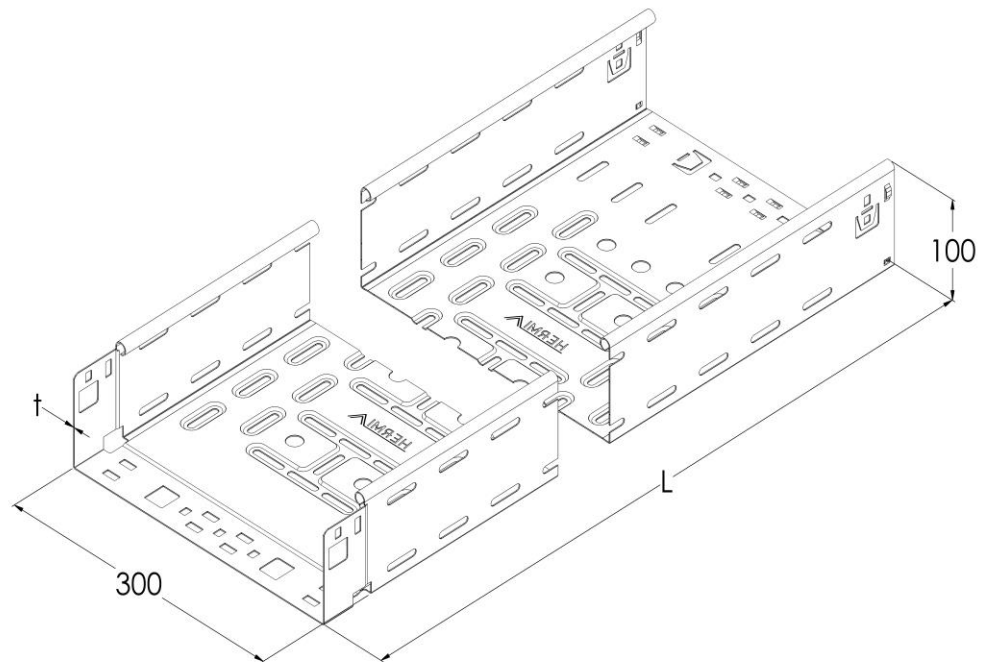

Product: KPK 100/300

Product code: 88750093

Fast Klick cable trays of 100 mm in height

Standard:	EN 61537:2007 Cable management - Cable tray systems and cable ladder systems
Dimensions:	Length: 3000 mm
	Width: 300 mm
	Height: 100 mm
	Metal thickness: 1,00 mm
Weight:	11,62 kg
Material:	Galvanised steel
Contribution to fire:	Non-flame propagating system
Electrical characteristics:	Electrically conductive system
Electrical continuity:	Yes
Corrosion resistance:	Class 3
Perforation:	Class D
Temperature:	Min: -20°C; Max: +105°C