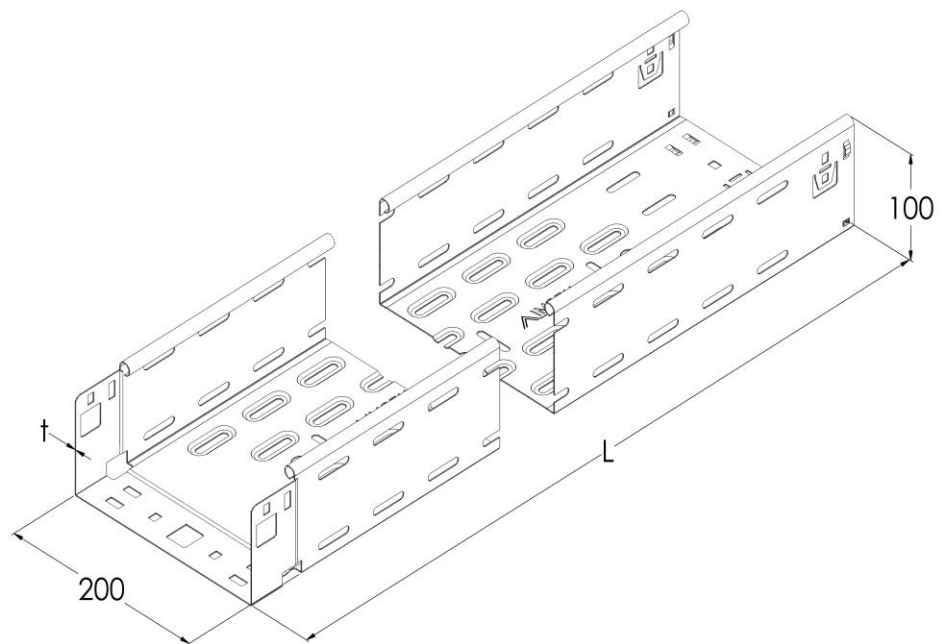

Product: KPK 100/200

Product code: 88750092

Fast Klick cable trays of 100 mm in height

Standard:	EN 61537:2007 Cable management - Cable tray systems and cable ladder systems
Dimensions:	Length: 3000 mm
	Width: 200 mm
	Height: 100 mm
	Metal thickness: 0,90 mm
Weight:	8,58 kg
Material:	Galvanised steel
Contribution to fire:	Non-flame propagating system
Electrical characteristics:	Electrically conductive system
Electrical continuity:	Yes
Corrosion resistance:	Class 3
Perforation:	Class D
Temperature:	Min: -20°C; Max: +105°C