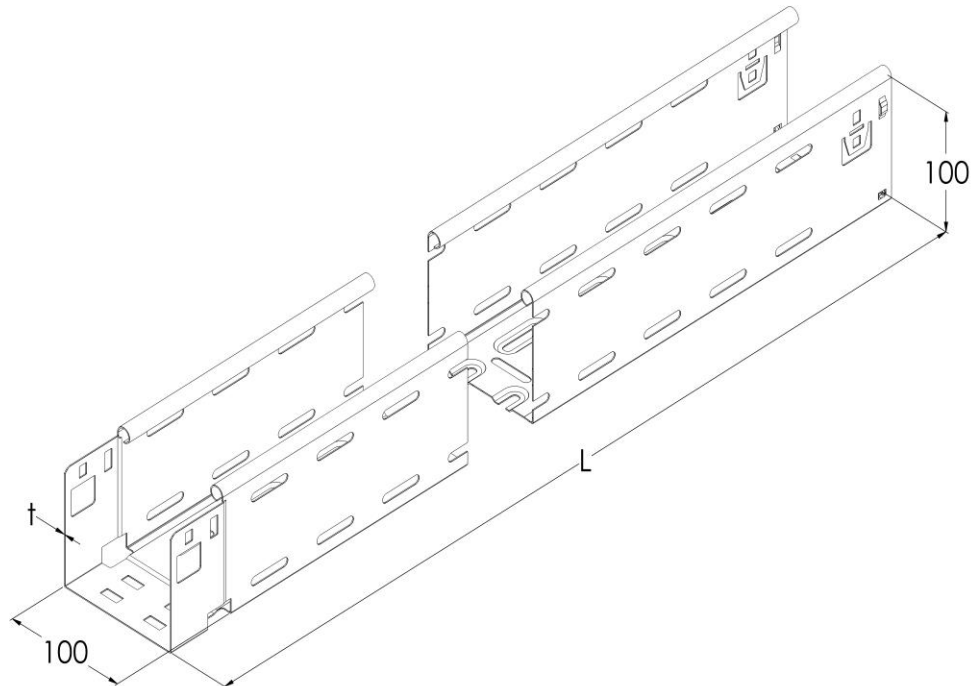

Product: KPK 100/100

Product code: 88750091

Fast Klick cable trays of 100 mm in height

Standard:	EN 61537:2007 Cable management - Cable tray systems and cable ladder systems
Dimensions:	Length: 3000 mm
	Width: 100 mm
	Height: 100 mm
	Metal thickness: 0,90 mm
Weight:	6,54 kg
Material:	Galvanised steel
Contribution to fire:	Non-flame propagating system
Electrical characteristics:	Electrically conductive system
Electrical continuity:	Yes
Corrosion resistance:	Class 3
Perforation:	Class D
Temperature:	Min: -20°C; Max: +105°C