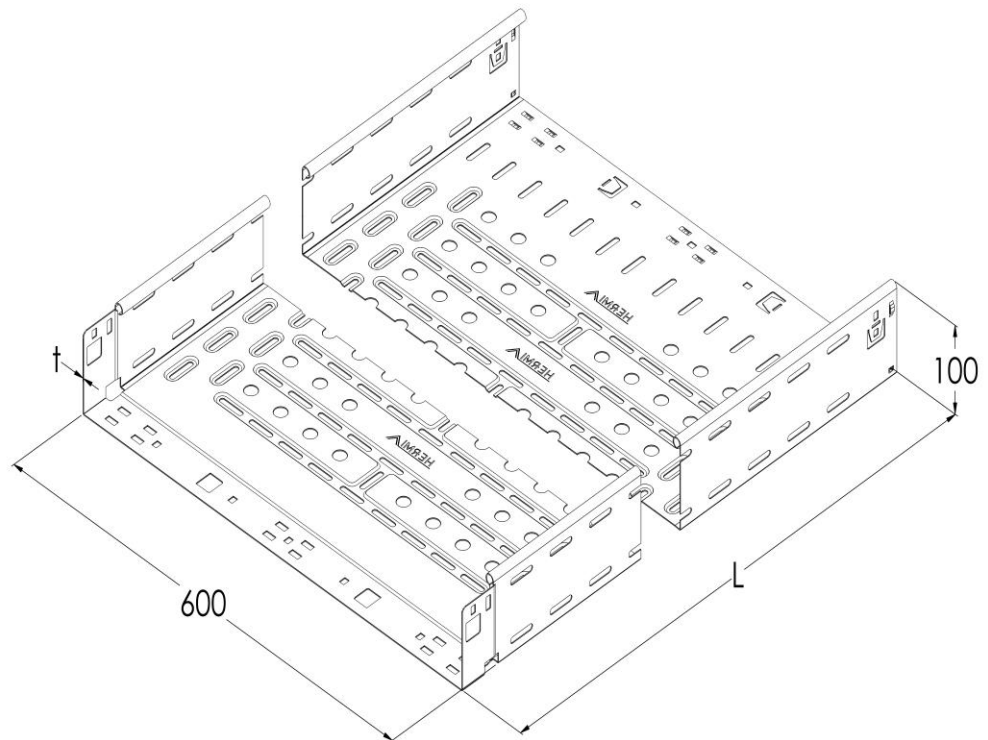

Product: KPK 100/600

Product code: 88750086

Fast Klick cable trays of 100 mm in height

Standard:	EN 61537:2007 Cable management - Cable tray systems and cable ladder systems
Dimensions:	Length: 3000 mm
	Width: 600 mm
	Height: 100 mm
	Metal thickness: 0,90 mm
Weight:	16,18 kg
Material:	Galvanised steel
Contribution to fire:	Non-flame propagating system
Electrical characteristics:	Electrically conductive system
Electrical continuity:	Yes
Corrosion resistance:	Class 3
Perforation:	Class D
Temperature:	Min: -20°C; Max: +105°C