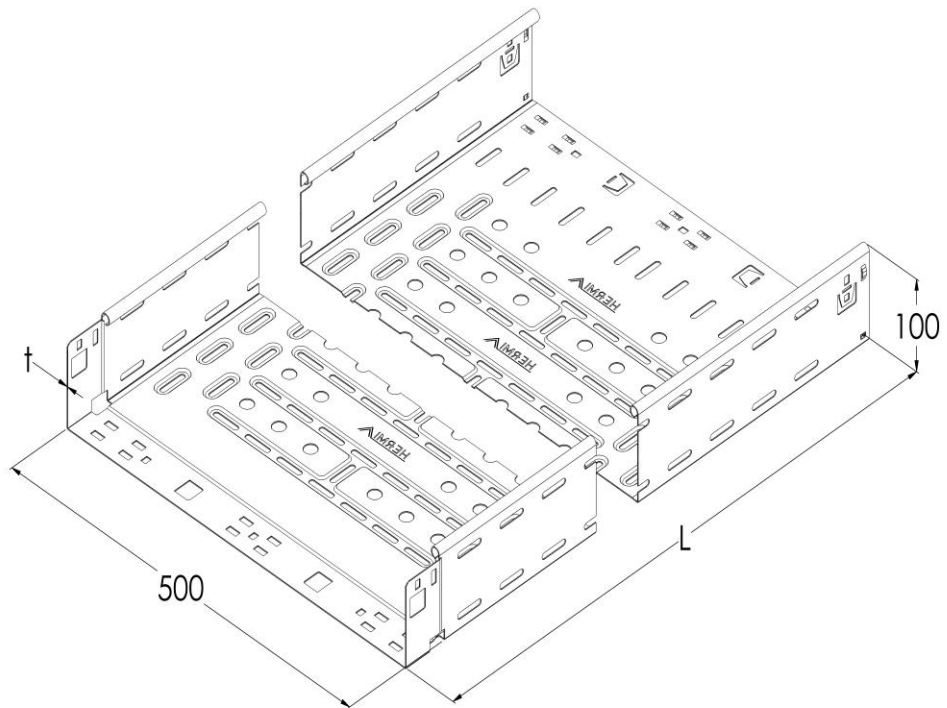

Product: KPK 100/500

Product code: 88750085

Fast Klick cable trays of 100 mm in height

Standard:	EN 61537:2007 Cable management - Cable tray systems and cable ladder systems
Dimensions:	Length: 3000 mm
	Width: 500 mm
	Height: 100 mm
	Metal thickness: 0,90 mm
Weight:	14,32 kg
Material:	Galvanised steel
Contribution to fire:	Non-flame propagating system
Electrical characteristics:	Electrically conductive system
Electrical continuity:	Yes
Corrosion resistance:	Class 3
Perforation:	Class D
Temperature:	Min: -20°C; Max: +105°C