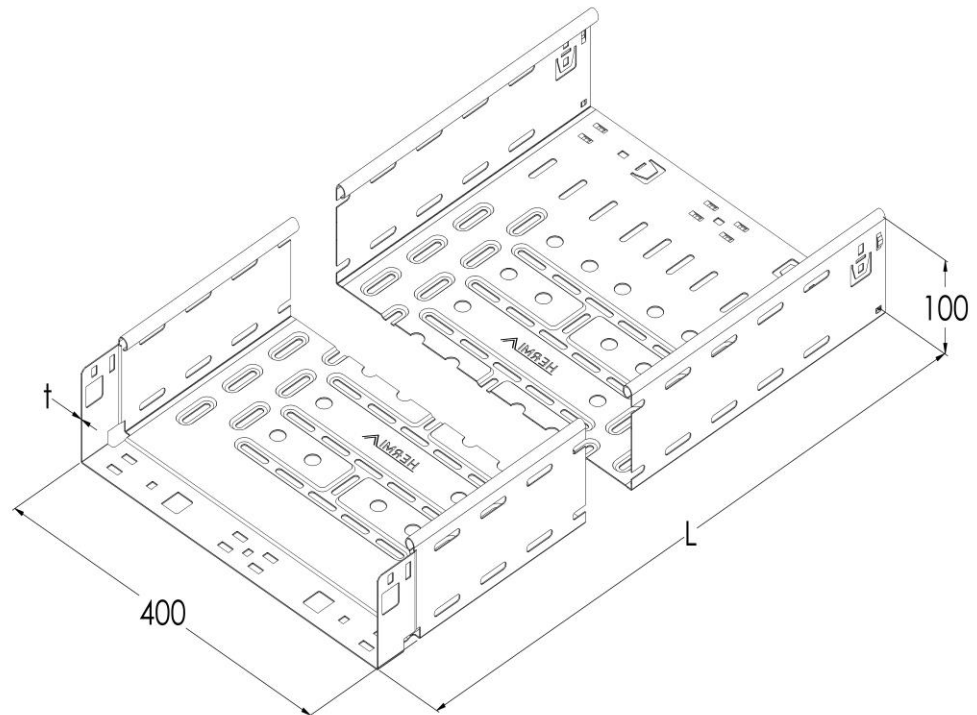

Product: KPK 100/400

Product code: 88750084

Fast Klick cable trays of 100 mm in height

Standard:	EN 61537:2007 Cable management - Cable tray systems and cable ladder systems
Dimensions:	Length: 3000 mm
	Width: 400 mm
	Height: 100 mm
	Metal thickness: 0,90 mm
Weight:	12,38 kg
Material:	Galvanised steel
Contribution to fire:	Non-flame propagating system
Electrical characteristics:	Electrically conductive system
Electrical continuity:	Yes
Corrosion resistance:	Class 3
Perforation:	Class D
Temperature:	Min: -20°C; Max: +105°C