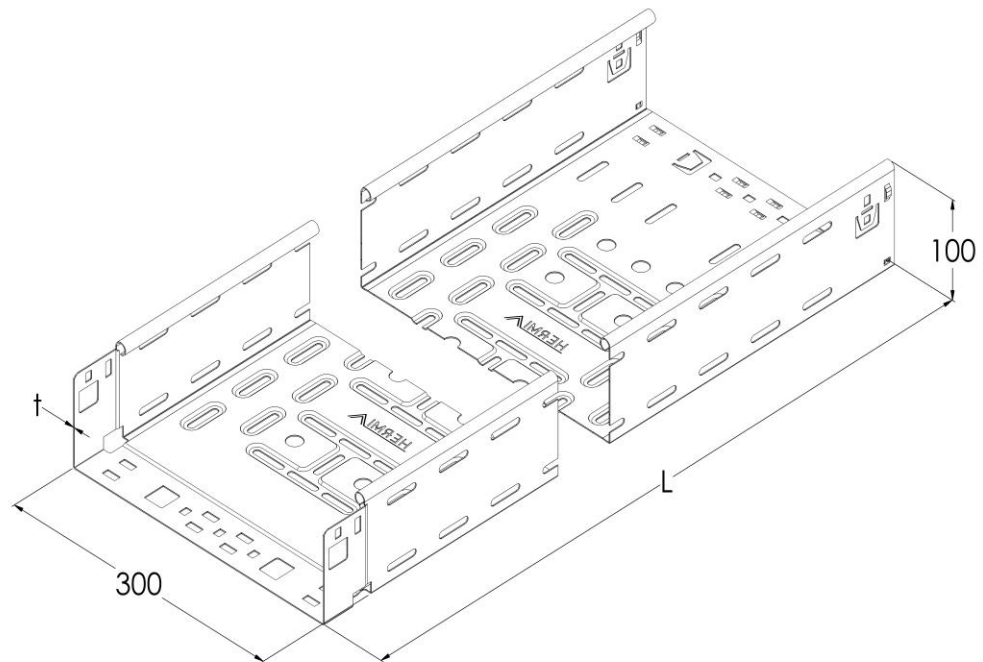

**Product:** KPK 100/300

**Product code:** 88750083

Fast Klick cable trays of 100 mm in height

<b>Standard:</b>	EN 61537:2007 Cable management - Cable tray systems and cable ladder systems
<b>Dimensions:</b>	Length: 3000 mm
	Width: 300 mm
	Height: 100 mm
	Metal thickness: 0,90 mm
<b>Weight:</b>	10,5 kg
<b>Material:</b>	Galvanised steel
<b>Contribution to fire:</b>	Non-flame propagating system
<b>Electrical characteristics:</b>	Electrically conductive system
<b>Electrical continuity:</b>	Yes
<b>Corrosion resistance:</b>	Class 3
<b>Perforation:</b>	Class D
<b>Temperature:</b>	Min: -20°C; Max: +105°C