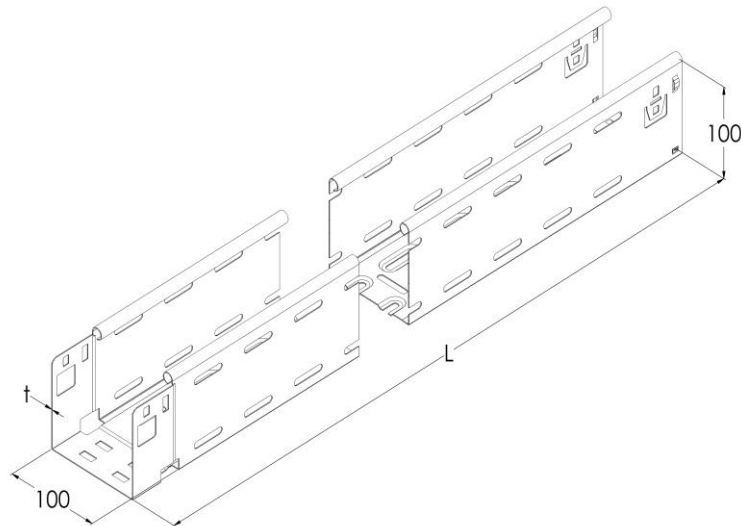

Product: KPK 100/100

Product code: 88750081

Fast Klick cable trays of 100 mm in height

Standard:	EN 61537:2007 Cable management - Cable tray systems and cable ladder systems
Dimensions:	Length: 3000 mm
	Width: 100 mm
	Height: 100 mm
	Metal thickness: 0,75 mm
Weight:	5,48 kg
Material:	Galvanised steel
Contribution to fire:	Non-flame propagating system
Electrical characteristics:	Electrically conductive system
Electrical continuity:	Yes
Corrosion resistance:	Class 3
Perforation:	Class D
Temperature:	Min: -20°C; Max: +105°C

Permissible load KPK 100/100 d=0,75mm (kN/m)