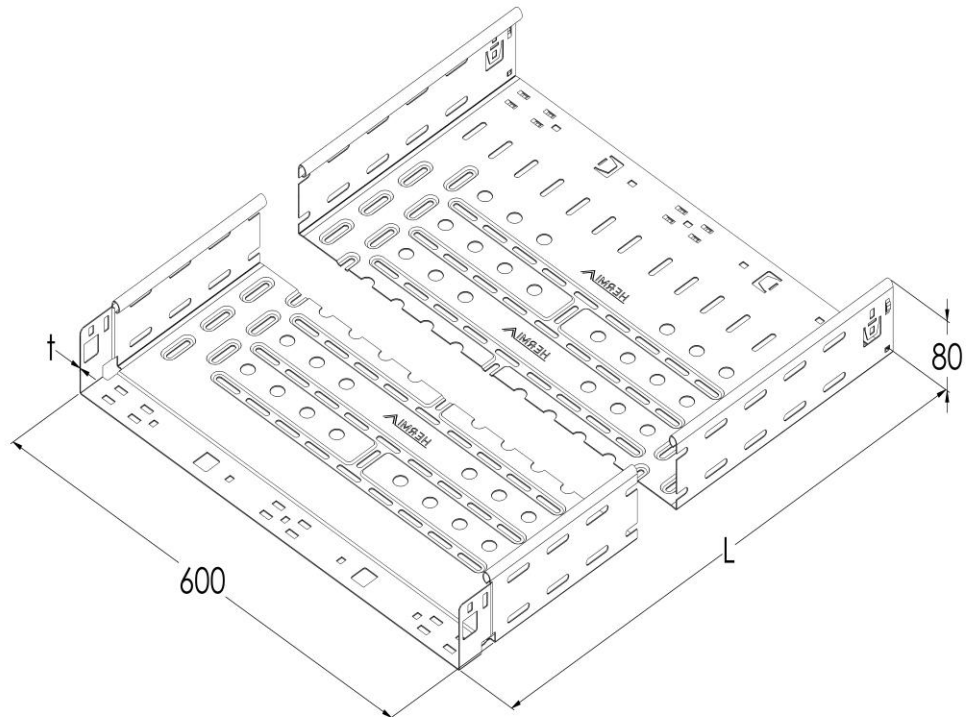

Product: KPK 80/600

Product code: 88750076

Fast Klick cable trays of 80 mm in height

Standard:	EN 61537:2007 Cable management - Cable tray systems and cable ladder systems
Dimensions:	Length: 3000 mm
	Width: 600 mm
	Height: 80 mm
	Metal thickness: 0,90 mm
Weight:	15,2 kg
Material:	Galvanised steel
Contribution to fire:	Non-flame propagating system
Electrical characteristics:	Electrically conductive system
Electrical continuity:	Yes
Corrosion resistance:	Class 3
Perforation:	Class D
Temperature:	Min: -20°C; Max: +105°C