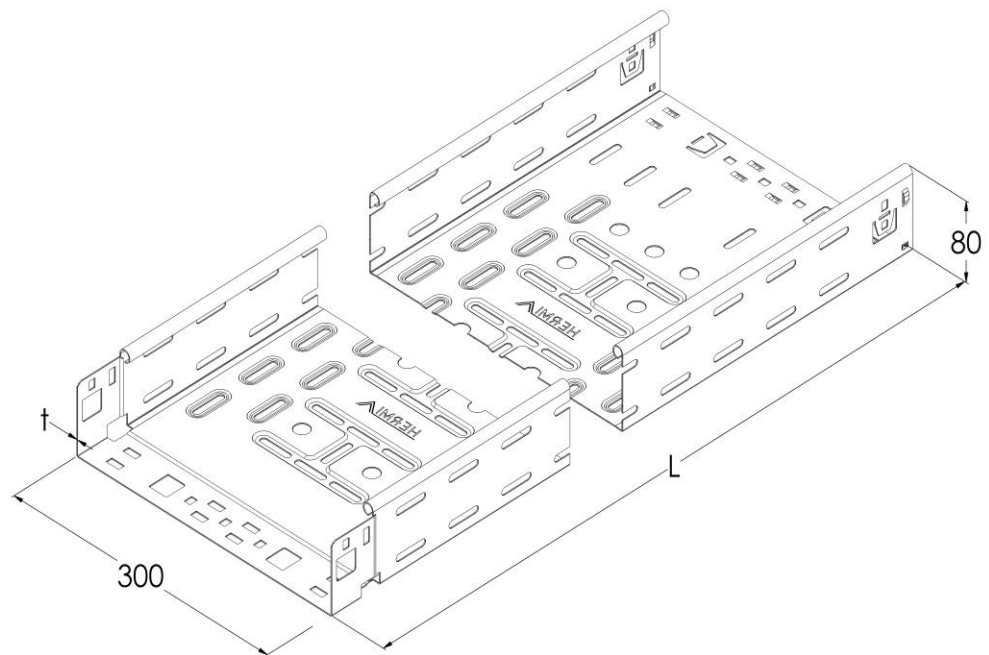

**Product:** KPK 80/300

**Product code:** 88750073

Fast Klick cable trays of 80 mm in height

<b>Standard:</b>	EN 61537:2007 Cable management - Cable tray systems and cable ladder systems
<b>Dimensions:</b>	Length: 3000 mm
	Width: 300 mm
	Height: 80 mm
	Metal thickness: 0,90 mm
<b>Weight:</b>	9,81 kg
<b>Material:</b>	Galvanised steel
<b>Contribution to fire:</b>	Non-flame propagating system
<b>Electrical characteristics:</b>	Electrically conductive system
<b>Electrical continuity:</b>	Yes
<b>Corrosion resistance:</b>	Class 3
<b>Perforation:</b>	Class D
<b>Temperature:</b>	Min: -20°C; Max: +105°C