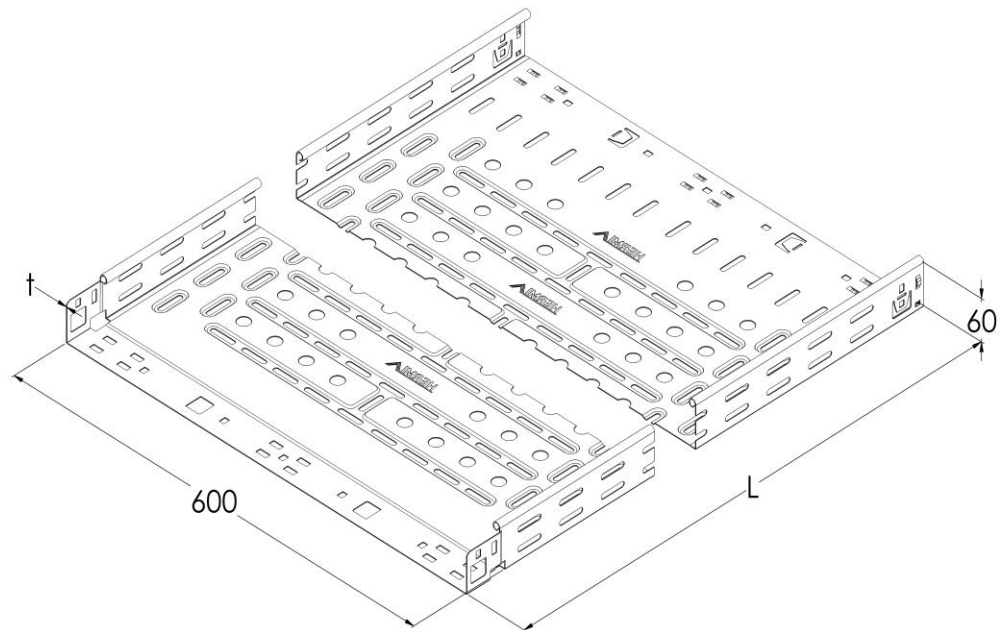

Product: KPK 60/600

Product code: 88750046

Fast Klick cable trays of 60 mm in height

Standard:	EN 61537:2007 Cable management - Cable tray systems and cable ladder systems
Dimensions:	Length: 3000 mm
	Width: 600 mm
	Height: 60 mm
	Metal thickness: 0,90 mm
Weight:	14,48 kg
Material:	Galvanised steel
Contribution to fire:	Non-flame propagating system
Electrical characteristics:	Electrically conductive system
Electrical continuity:	Yes
Corrosion resistance:	Class 3
Perforation:	Class D
Temperature:	Min: -20°C; Max: +105°C