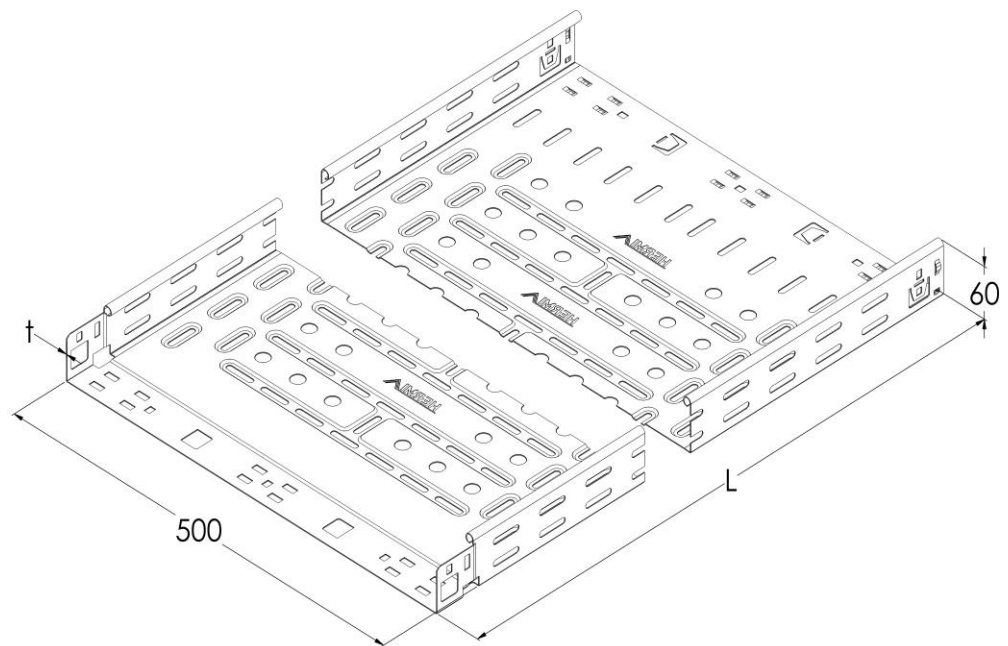

Product: KPK 60/500

Product code: 88750045

Fast Klick cable trays of 60 mm in height

Standard:	EN 61537:2007 Cable management - Cable tray systems and cable ladder systems
Dimensions:	Length: 3000 mm
	Width: 500 mm
	Height: 60 mm
	Metal thickness: 0,90 mm
Weight:	12,63 kg
Material:	Galvanised steel
Contribution to fire:	Non-flame propagating system
Electrical characteristics:	Electrically conductive system
Electrical continuity:	Yes
Corrosion resistance:	Class 3
Perforation:	Class D
Temperature:	Min: -20°C; Max: +105°C