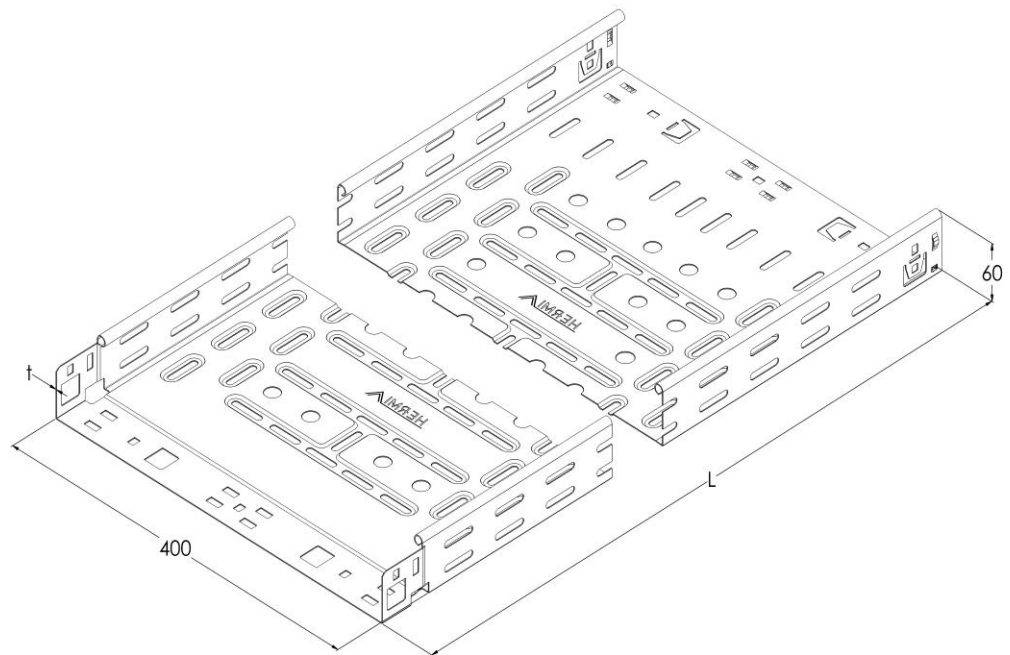

Product: KPK 60/400

Product code: 88750044

Fast Klick cable trays of 60 mm in height

Standard:	EN 61537:2007 Cable management - Cable tray systems and cable ladder systems
Dimensions:	Length: 3000 mm
	Width: 400 mm
	Height: 60 mm
	Metal thickness: 0,90 mm
Weight:	10,7 kg
Material:	Galvanised steel
Contribution to fire:	Non-flame propagating system
Electrical characteristics:	Electrically conductive system
Electrical continuity:	Yes
Corrosion resistance:	Class 3
Perforation:	Class D
Temperature:	Min: -20°C; Max: +105°C