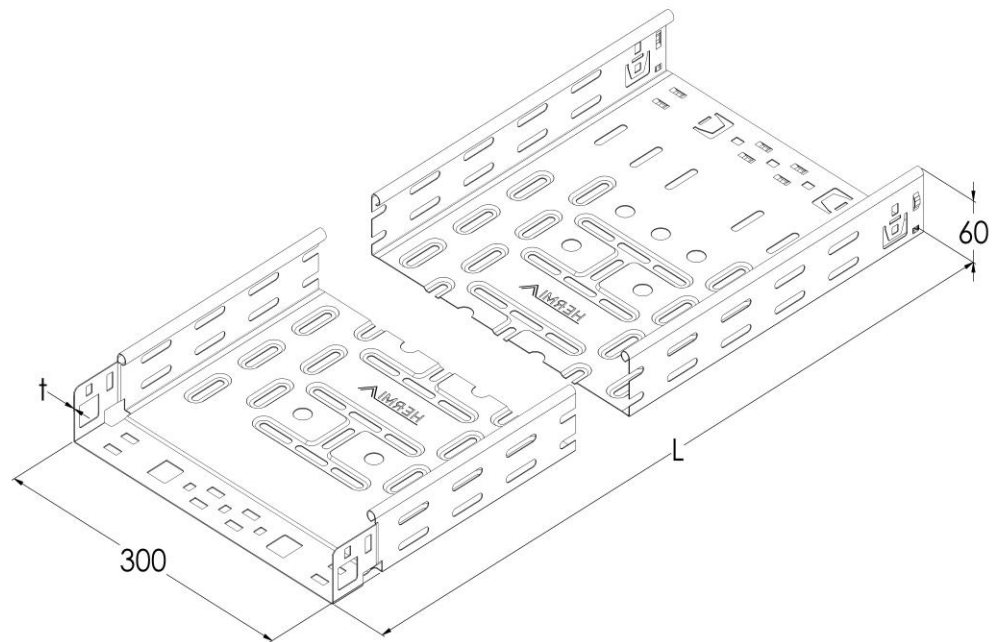

**Product:** KPK 60/300

**Product code:** 88750043

Fast Klick cable trays of 60 mm in height

<b>Standard:</b>	EN 61537:2007 Cable management - Cable tray systems and cable ladder systems
<b>Dimensions:</b>	Length: 3000 mm
	Width: 300 mm
	Height: 60 mm
	Metal thickness: 0,90 mm
<b>Weight:</b>	8,75 kg
<b>Material:</b>	Galvanised steel
<b>Contribution to fire:</b>	Non-flame propagating system
<b>Electrical characteristics:</b>	Electrically conductive system
<b>Electrical continuity:</b>	Yes
<b>Corrosion resistance:</b>	Class 3
<b>Perforation:</b>	Class D
<b>Temperature:</b>	Min: -20°C; Max: +105°C