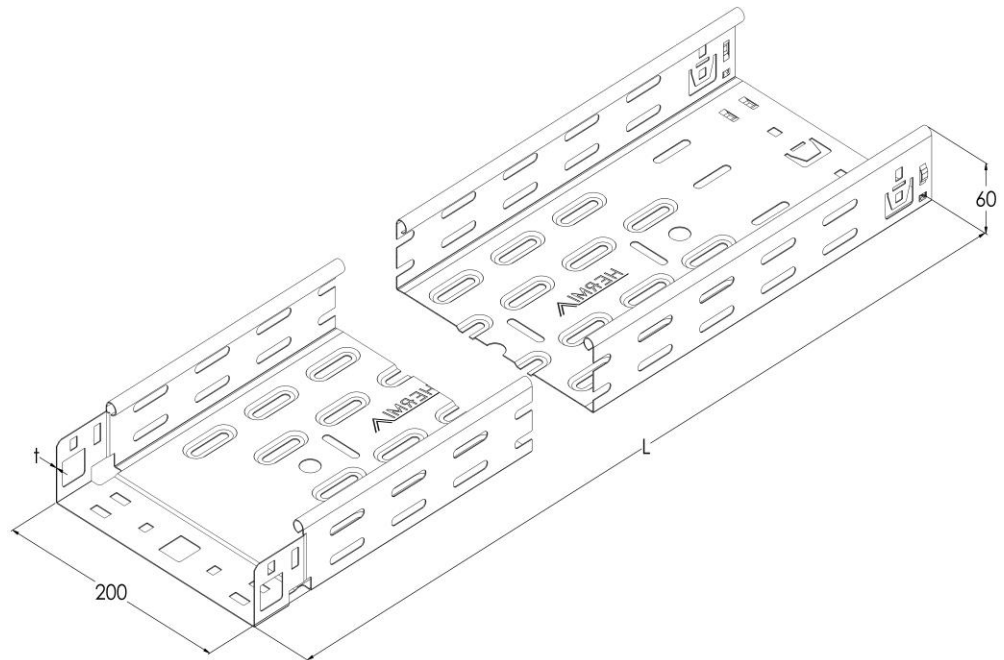

Product: KPK 60/200

Product code: 88750042

Fast Klick cable trays of 60 mm in height

Standard:	EN 61537:2007 Cable management - Cable tray systems and cable ladder systems
Dimensions:	Length: 3000 mm
	Width: 200 mm
	Height: 60 mm
	Metal thickness: 0,75 mm
Weight:	5,5 kg
Material:	Galvanised steel
Contribution to fire:	Non-flame propagating system
Electrical characteristics:	Electrically conductive system
Electrical continuity:	Yes
Corrosion resistance:	Class 3
Perforation:	Class D
Temperature:	Min: -20°C; Max: +105°C