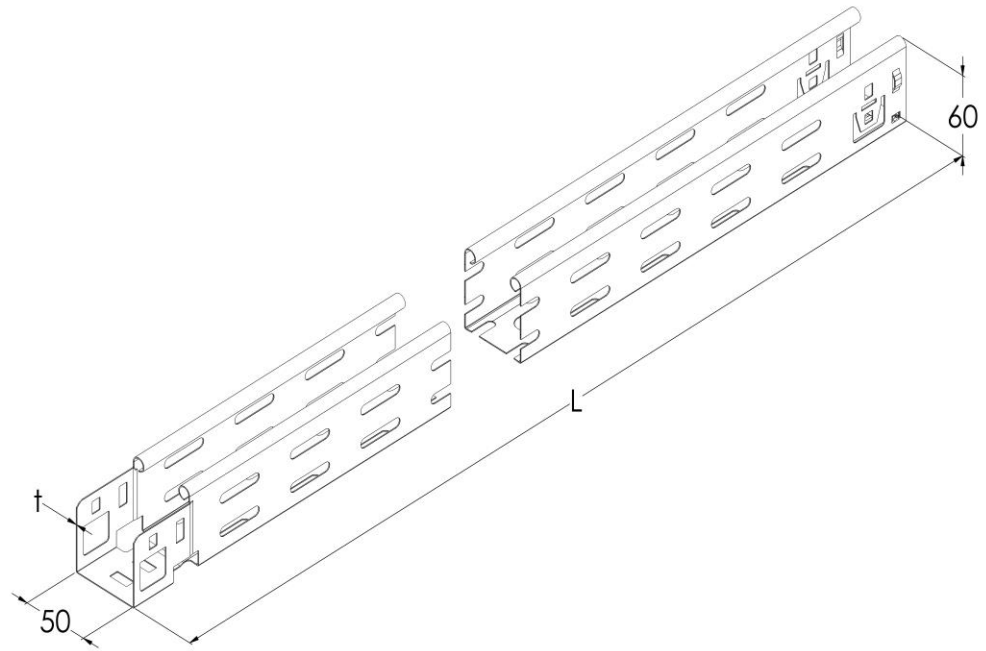

**Product:** KPK 60/50

**Product code:** 88750040

Fast Klick cable trays of 60 mm in height

<b>Standard:</b>	EN 61537:2007 Cable management - Cable tray systems and cable ladder systems
<b>Dimensions:</b>	Length: 3000 mm
	Width: 50 mm
	Height: 60 mm
	Metal thickness: 0,75 mm
<b>Weight:</b>	3,16 kg
<b>Material:</b>	Galvanised steel
<b>Contribution to fire:</b>	Non-flame propagating system
<b>Electrical characteristics:</b>	Electrically conductive system
<b>Electrical continuity:</b>	Yes
<b>Corrosion resistance:</b>	Class 3
<b>Perforation:</b>	Class D
<b>Temperature:</b>	Min: -20°C; Max: +105°C