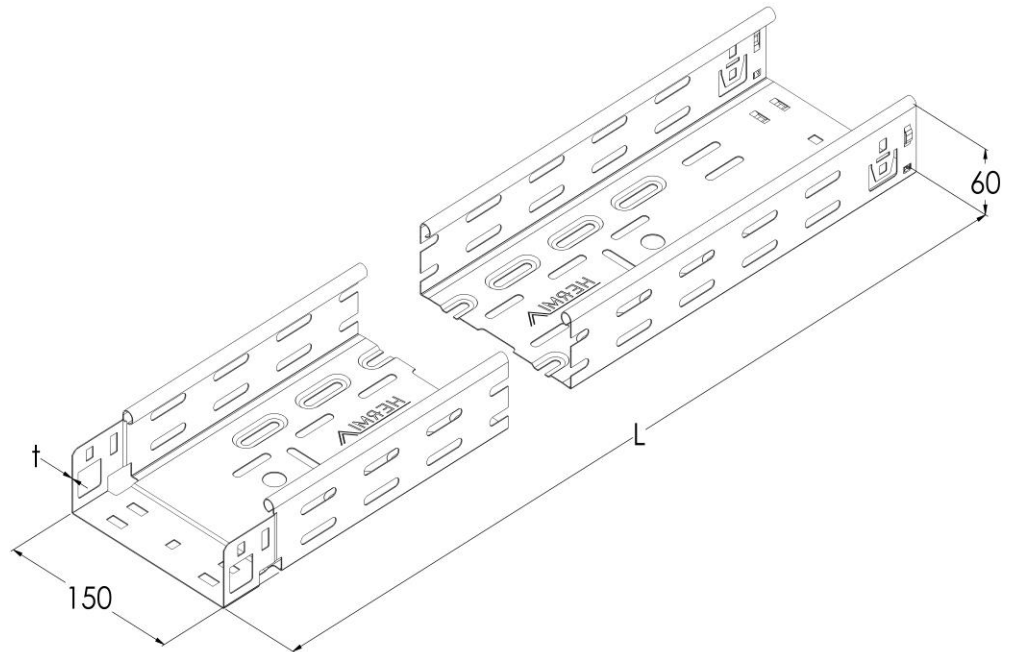

**Product:** KPK 60/150

**Product code:** 88750039

Fast Klick cable trays of 60 mm in height

<b>Standard:</b>	EN 61537:2007 Cable management - Cable tray systems and cable ladder systems
<b>Dimensions:</b>	Length: 3000 mm
	Width: 150 mm
	Height: 60 mm
	Metal thickness: 0,60 mm
<b>Weight:</b>	3,78 kg
<b>Material:</b>	Galvanised steel
<b>Contribution to fire:</b>	Non-flame propagating system
<b>Electrical characteristics:</b>	Electrically conductive system
<b>Electrical continuity:</b>	Yes
<b>Corrosion resistance:</b>	Class 3
<b>Perforation:</b>	Class D
<b>Temperature:</b>	Min: -20°C; Max: +105°C