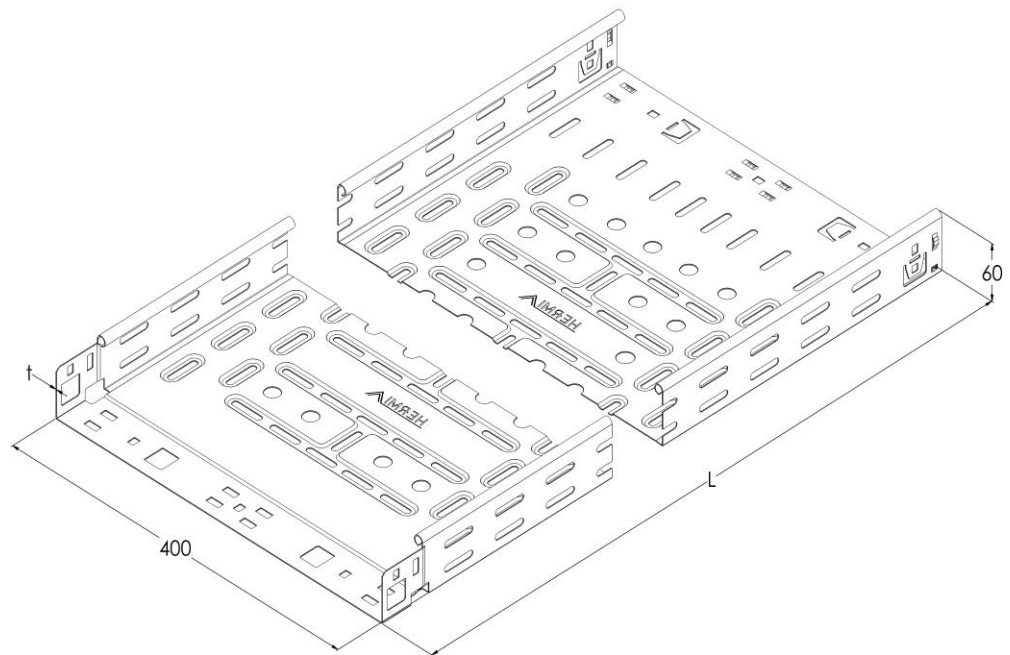

Product: KPK 60/400

Product code: 88750034

Fast Klick cable trays of 60 mm in height

Standard:	EN 61537:2007 Cable management - Cable tray systems and cable ladder systems
Dimensions:	Length: 3000 mm
	Width: 400 mm
	Height: 60 mm
	Metal thickness: 0,75 mm
Weight:	8,8 kg
Material:	Galvanised steel
Contribution to fire:	Non-flame propagating system
Electrical characteristics:	Electrically conductive system
Electrical continuity:	Yes
Corrosion resistance:	Class 3
Perforation:	Class D
Temperature:	Min: -20°C; Max: +105°C