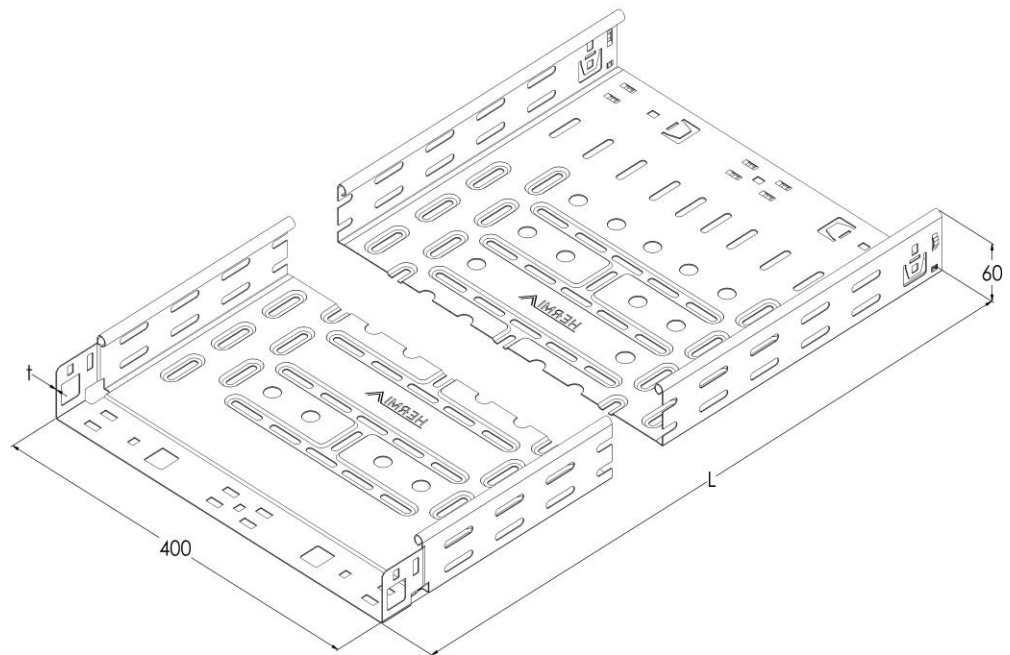

Product: KPK 60/400

Product code: 88750024

Fast Klick cable trays of 60 mm in height

Standard:	EN 61537:2007 Cable management - Cable tray systems and cable ladder systems
Dimensions:	Length: 2000 mm
	Width: 400 mm
	Height: 60 mm
	Metal thickness: 0,75 mm
Weight:	6,30 kg
Material:	Galvanised steel
Contribution to fire:	Non-flame propagating system
Electrical characteristics:	Electrically conductive system
Electrical continuity:	Yes
Corrosion resistance:	Class 3
Perforation:	Class D
Temperature:	Min: -20°C; Max: +105°C