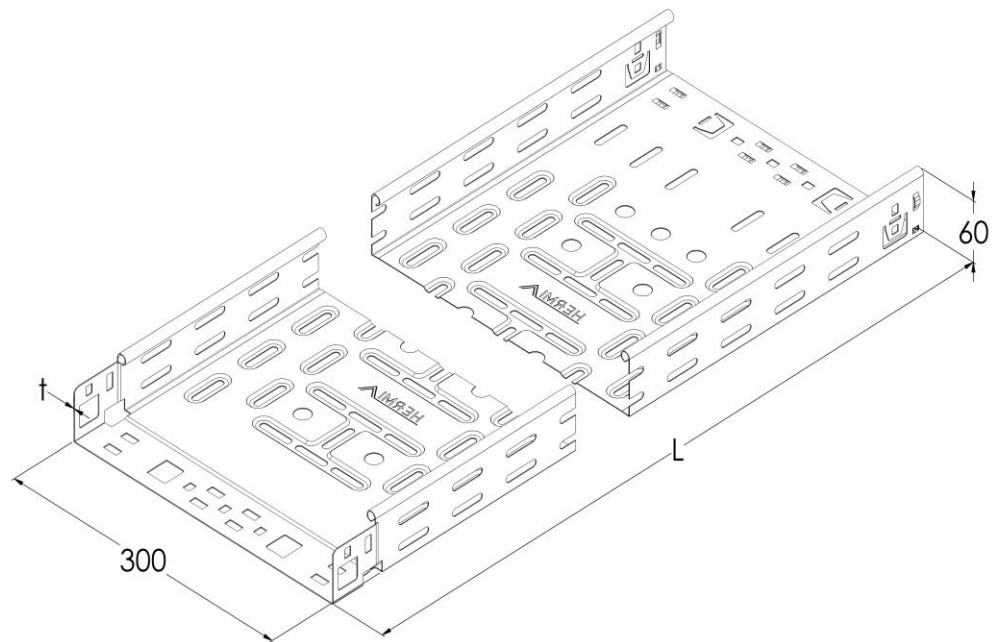

Product: KPK 60/300

Product code: 88750023

Fast Klick cable trays of 60 mm in height

Standard:	EN 61537:2007 Cable management - Cable tray systems and cable ladder systems
Dimensions:	Length: 2000 mm
	Width: 300 mm
	Height: 60 mm
	Metal thickness: 0,75 mm
Weight:	5,20 kg
Material:	Galvanised steel
Contribution to fire:	Non-flame propagating system
Electrical characteristics:	Electrically conductive system
Electrical continuity:	Yes
Corrosion resistance:	Class 3
Perforation:	Class D
Temperature:	Min: -20°C; Max: +105°C