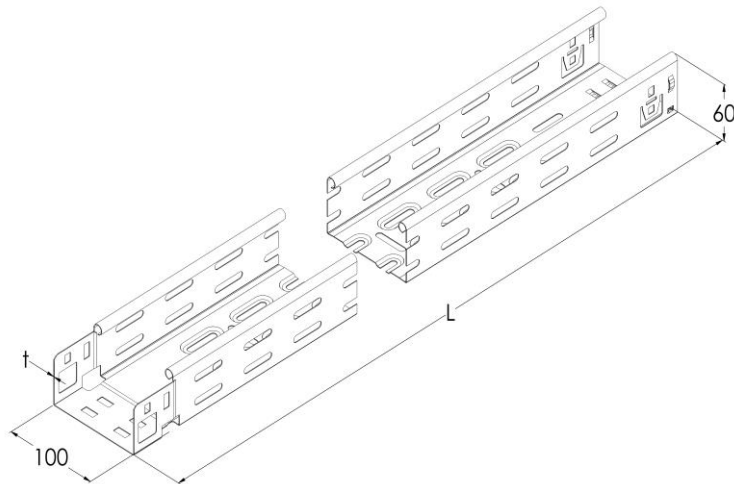

Product: KPK 60/100

Product code: 88750021

Fast Klick cable trays of 60 mm in height

Standard:	EN 61537:2007 Cable management - Cable tray systems and cable ladder systems
Dimensions:	Length: 2000 mm
	Width: 100 mm
	Height: 60 mm
	Metal thickness: 0,60 mm
Weight:	2,10 kg
Material:	Galvanised steel
Contribution to fire:	Non-flame propagating system
Electrical characteristics:	Electrically conductive system
Electrical continuity:	Yes
Corrosion resistance:	Class 3
Perforation:	Class D
Temperature:	Min: -20°C; Max: +105°C

Permissible load KPK 60/100 d=0,6mm (kN/m)