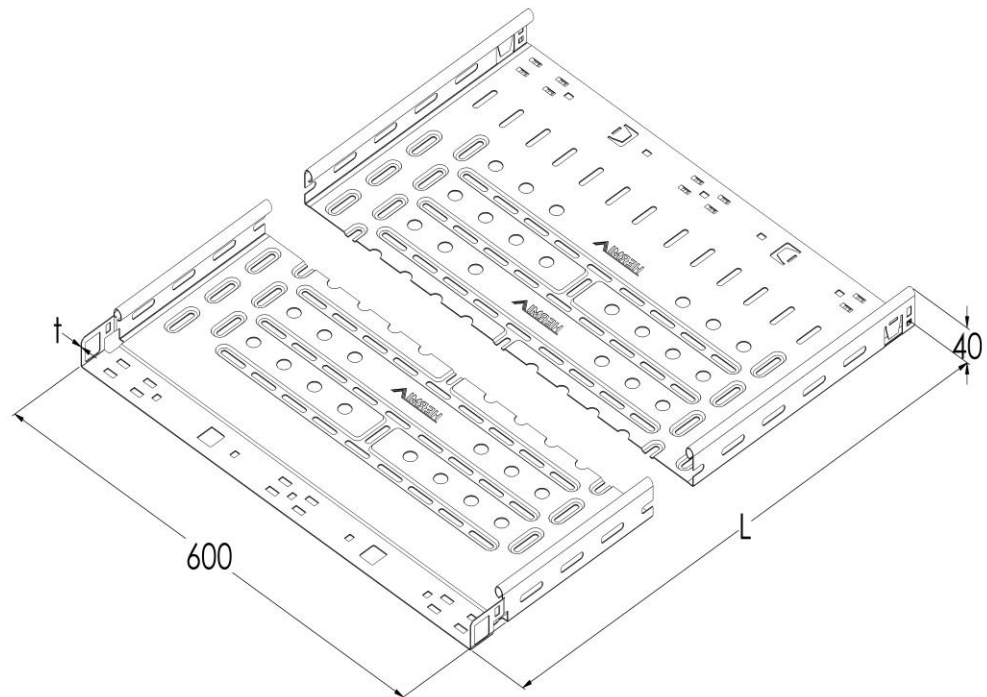

Product: KPK 40/600

Product code: 88750016

Fast Klick cable trays of 40 mm in height

Standard:	EN 61537:2007 Cable management - Cable tray systems and cable ladder systems
Dimensions:	Length: 3000 mm
	Width: 600 mm
	Height: 40 mm
	Metal thickness: 0,75 mm
Weight:	11,50 kg
Material:	Galvanised steel
Contribution to fire:	Non-flame propagating system
Electrical characteristics:	Electrically conductive system
Electrical continuity:	Yes
Corrosion resistance:	Class 3
Perforation:	Class D
Temperature:	Min: -20°C; Max: +105°C