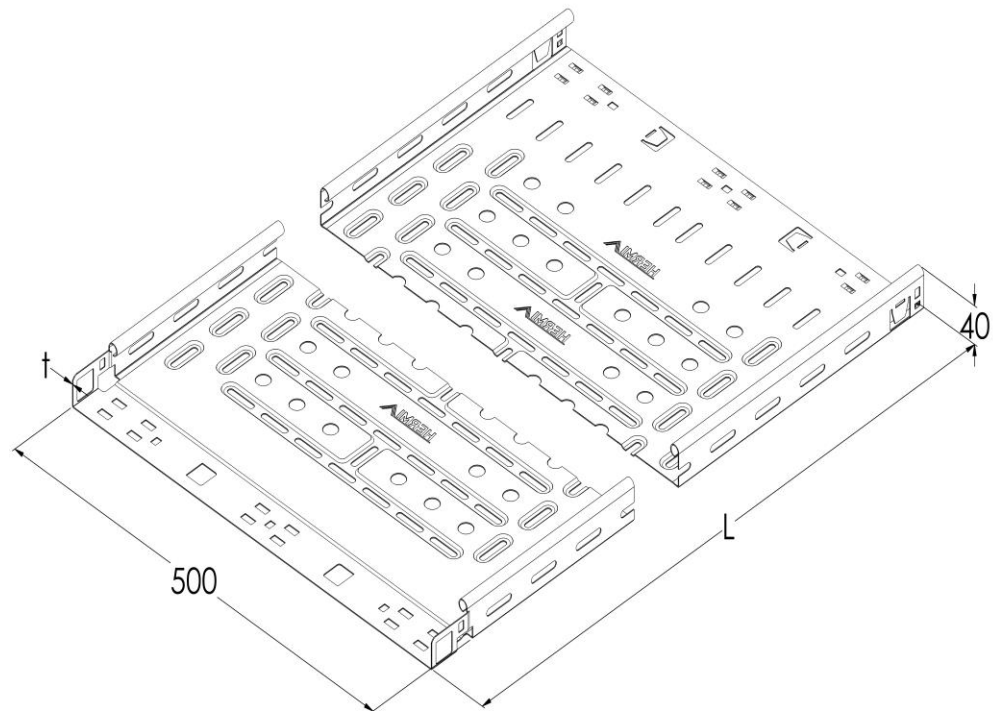

**Product:** KPK 40/500

**Product code:** 88750015

Fast Klick cable trays of 40 mm in height

<b>Standard:</b>	EN 61537:2007 Cable management - Cable tray systems and cable ladder systems
<b>Dimensions:</b>	Length: 3000 mm
	Width: 500 mm
	Height: 40 mm
	Metal thickness: 0,75 mm
<b>Weight:</b>	9,93 kg
<b>Material:</b>	Galvanised steel
<b>Contribution to fire:</b>	Non-flame propagating system
<b>Electrical characteristics:</b>	Electrically conductive system
<b>Electrical continuity:</b>	Yes
<b>Corrosion resistance:</b>	Class 3
<b>Perforation:</b>	Class D
<b>Temperature:</b>	Min: -20°C; Max: +105°C