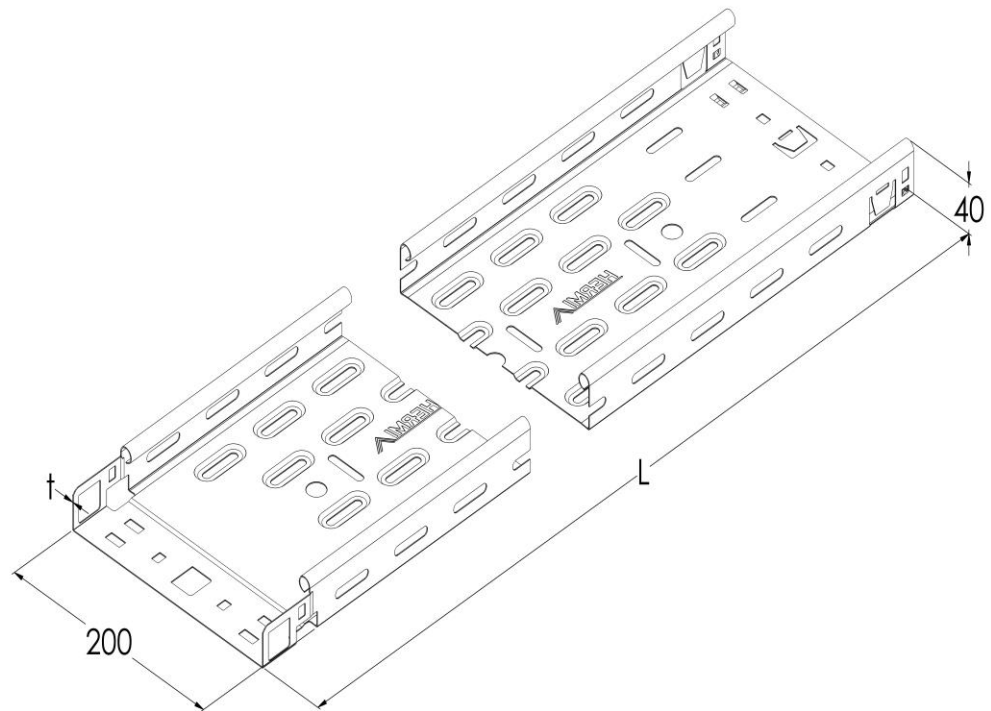

Product: KPK 40/200

Product code: 88750012

Fast Klick cable trays of 40 mm in height

Standard:	EN 61537:2007 Cable management - Cable tray systems and cable ladder systems
Dimensions:	Length: 3000 mm
	Width: 200 mm
	Height: 40 mm
	Metal thickness: 0,60 mm
Weight:	4,12 kg
Material:	Galvanised steel
Contribution to fire:	Non-flame propagating system
Electrical characteristics:	Electrically conductive system
Electrical continuity:	Yes
Corrosion resistance:	Class 3
Perforation:	Class D
Temperature:	Min: -20°C; Max: +105°C