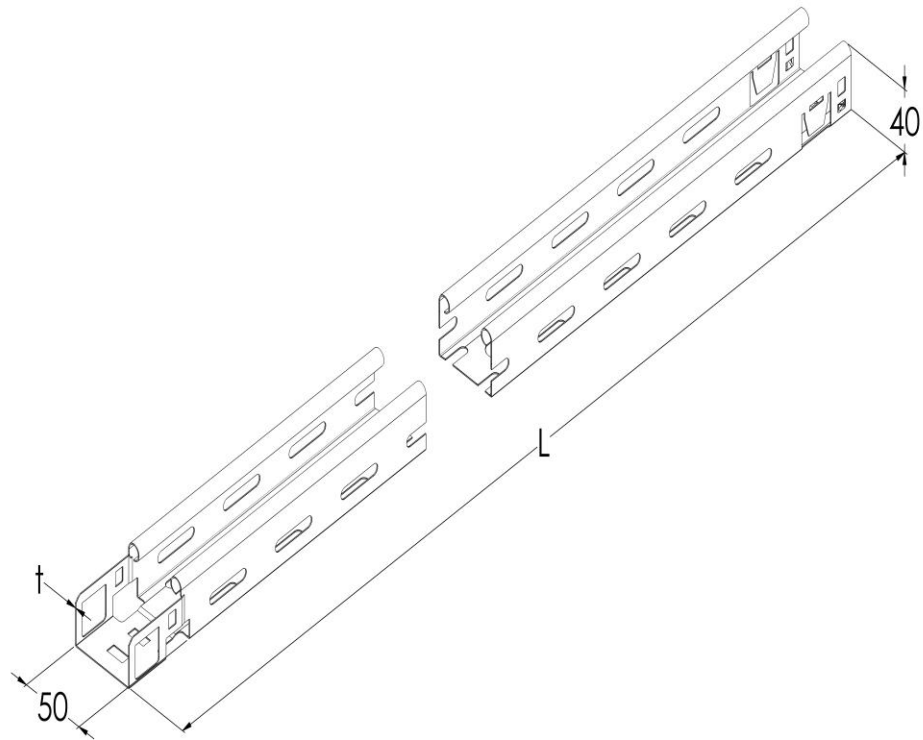

Product: KPK 40/50

Product code: 88750010

Fast Klick cable trays of 40 mm in height

Standard:	EN 61537:2007 Cable management - Cable tray systems and cable ladder systems
Dimensions:	Length: 3000 mm
	Width: 50 mm
	Height: 40 mm
	Metal thickness: 0,60 mm
Weight:	2,00 kg
Material:	Galvanised steel
Contribution to fire:	Non-flame propagating system
Electrical characteristics:	Electrically conductive system
Electrical continuity:	Yes
Corrosion resistance:	Class 3
Perforation:	Class D
Temperature:	Min: -20°C; Max: +105°C