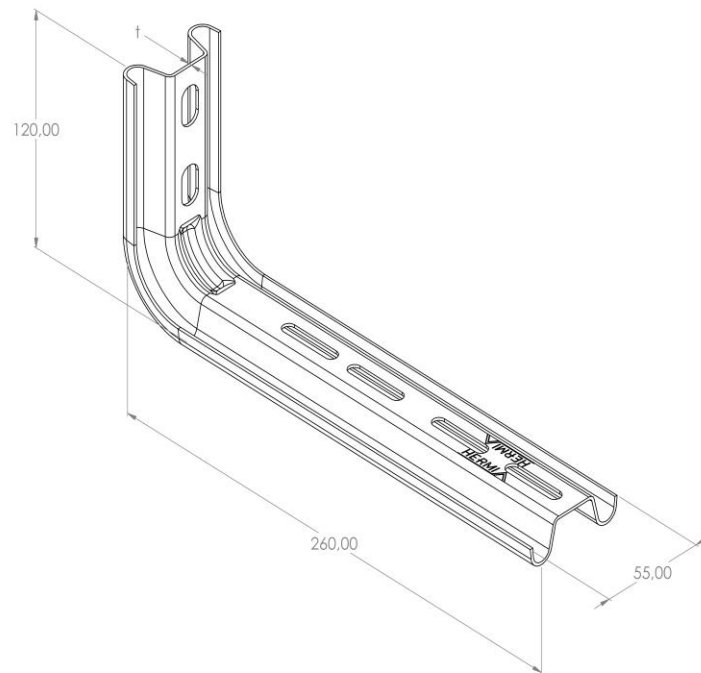

Product: NKP-SNL/OMEGA 210

Product code: 88733002

Wall bracket

<b>Standard:</b>	EN 61537:2007 Cable management - Cable tray systems and cable ladder systems
<b>Dimensions:</b>	Length: 260 mm
	Width: 55 mm
	Height: 120 mm
	Metal thickness: 1,5 mm
<b>Maximum load:</b>	0,9 kN
<b>Weight:</b>	0,4 kg
<b>Material:</b>	Powder coated galvanised steel in the colours according to the RAL scale
<b>Contribution to fire:</b>	Non-flame propagating system
<b>Electrical characteristics:</b>	Electrically conductive system
<b>Electrical continuity:</b>	Yes
<b>Corrosion resistance:</b>	Class 3
<b>Temperature:</b>	Min: -20°C; Max: +105°C