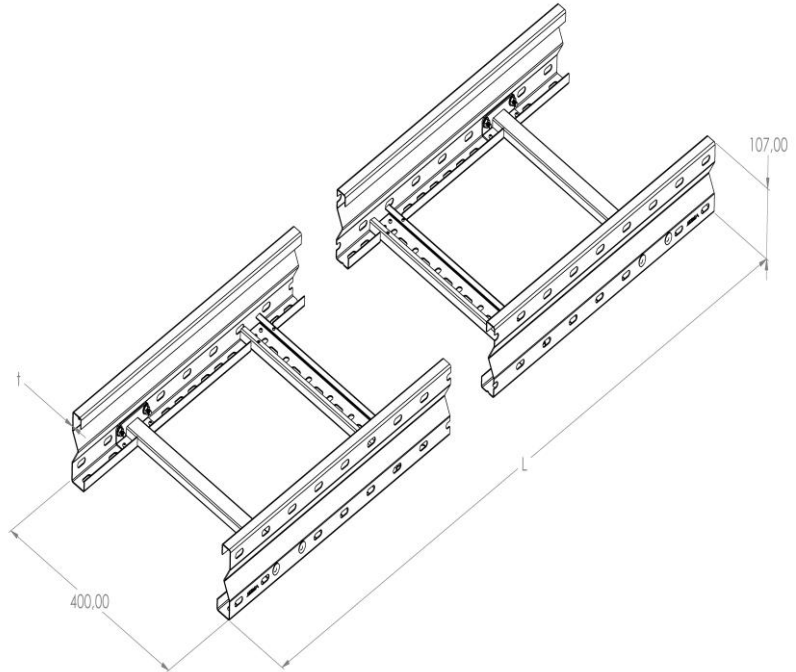

**Product:** KL HD 100/400

**Product code:** 88727014

"HEAVY DUTY" cable ladders of 100 mm in height

<b>Standard:</b>	EN 61537:2007 Cable management - Cable tray systems and cable ladder systems
<b>Dimensions:</b>	Length: 6000 mm
	Width: 400 mm
	Height: 107 mm
	Metal thickness: 1,5 mm
<b>Weight:</b>	32,00 kg
<b>Material:</b>	Galvanised steel
<b>Contribution to fire:</b>	Non-flame propagating system
<b>Electrical characteristics:</b>	Electrically conductive system
<b>Electrical continuity:</b>	Yes
<b>Corrosion resistance:</b>	Class 3
<b>Perforation:</b>	Class Y
<b>Temperature:</b>	Min: -20°C; Max: +105°C