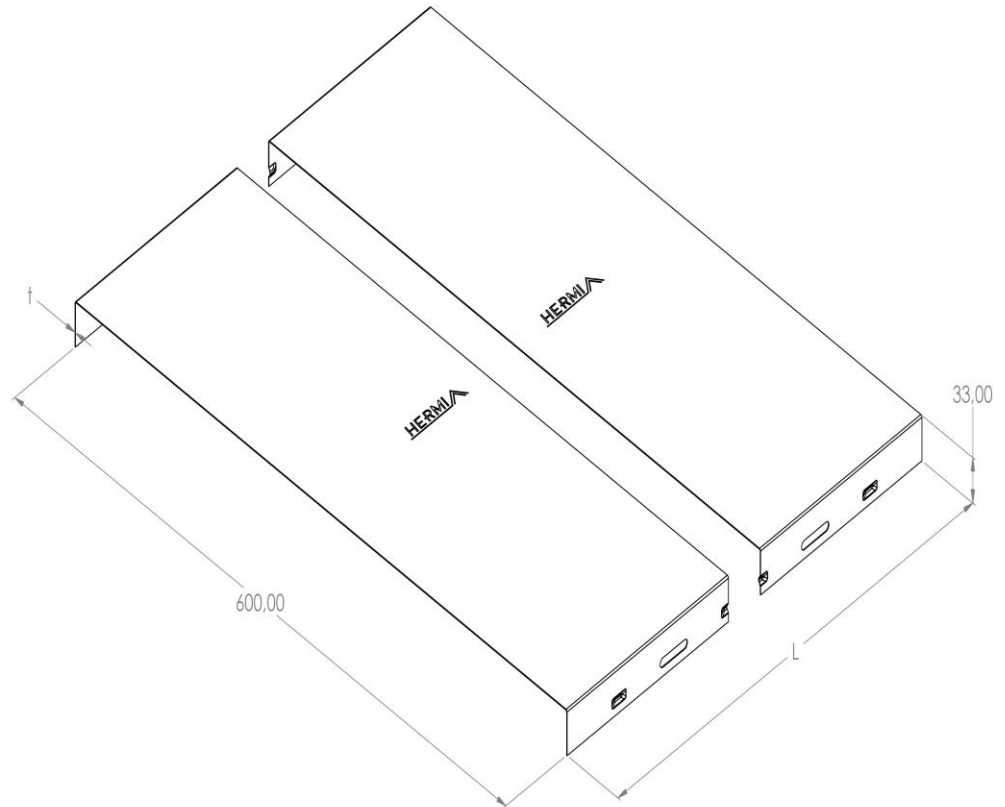

Product: KP-P HD 600

Product code: 88726206

Cable tray cover

Standard:	EN 61537:2007 Cable management - Cable tray systems and cable ladder systems
Dimensions:	Length: 3000 mm
	Width: 600 mm
	Height: 33 mm
	Metal thickness: 1,00 mm
Weight:	
Material:	Hot-dip galvanised steel
Contribution to fire:	Non-flame propagating system
Electrical characteristics:	Electrically conductive system
Electrical continuity:	Yes
Corrosion resistance:	Class 6
Perforation:	Class B
Temperature:	Min: -20°C; Max: +105°C