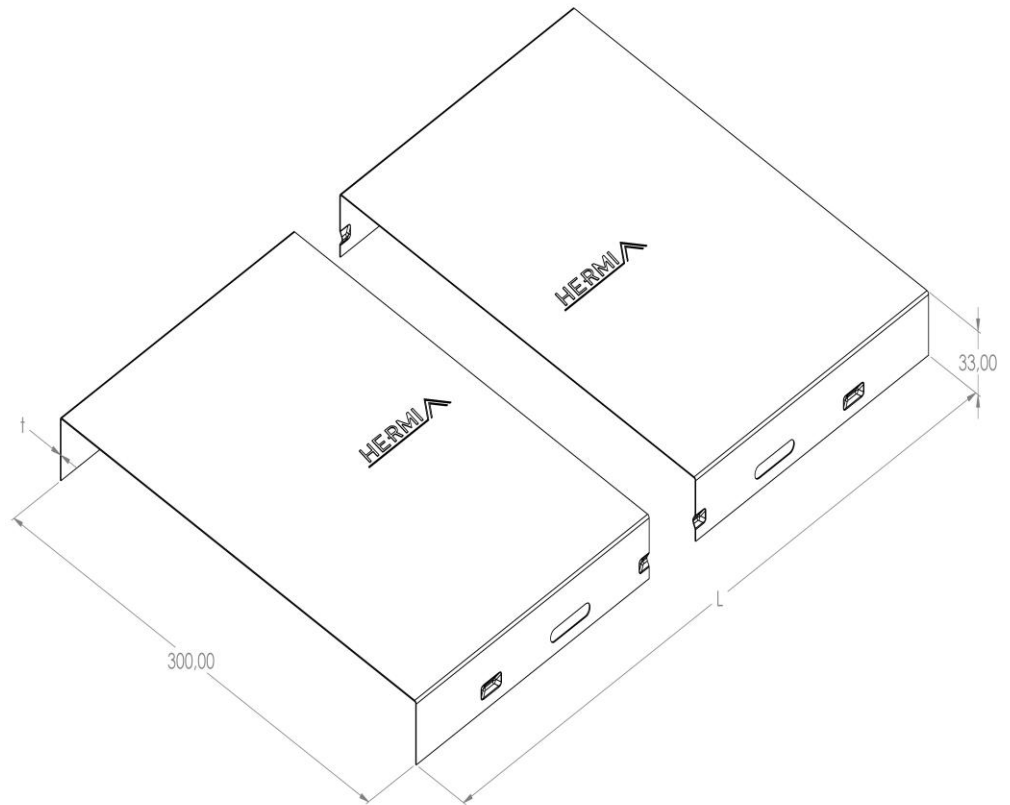

**Product:** KP-P HD 300

**Product code:** 88726203

Cable tray cover

<b>Standard:</b>	EN 61537:2007 Cable management - Cable tray systems and cable ladder systems
<b>Dimensions:</b>	Length: 3000 mm
	Width: 300 mm
	Height: 33 mm
	Metal thickness: 1,00 mm
<b>Weight:</b>	
<b>Material:</b>	Hot-dip galvanised steel
<b>Contribution to fire:</b>	Non-flame propagating system
<b>Electrical characteristics:</b>	Electrically conductive system
<b>Electrical continuity:</b>	Yes
<b>Corrosion resistance:</b>	Class 6
<b>Perforation:</b>	Class B
<b>Temperature:</b>	Min: -20°C; Max: +105°C