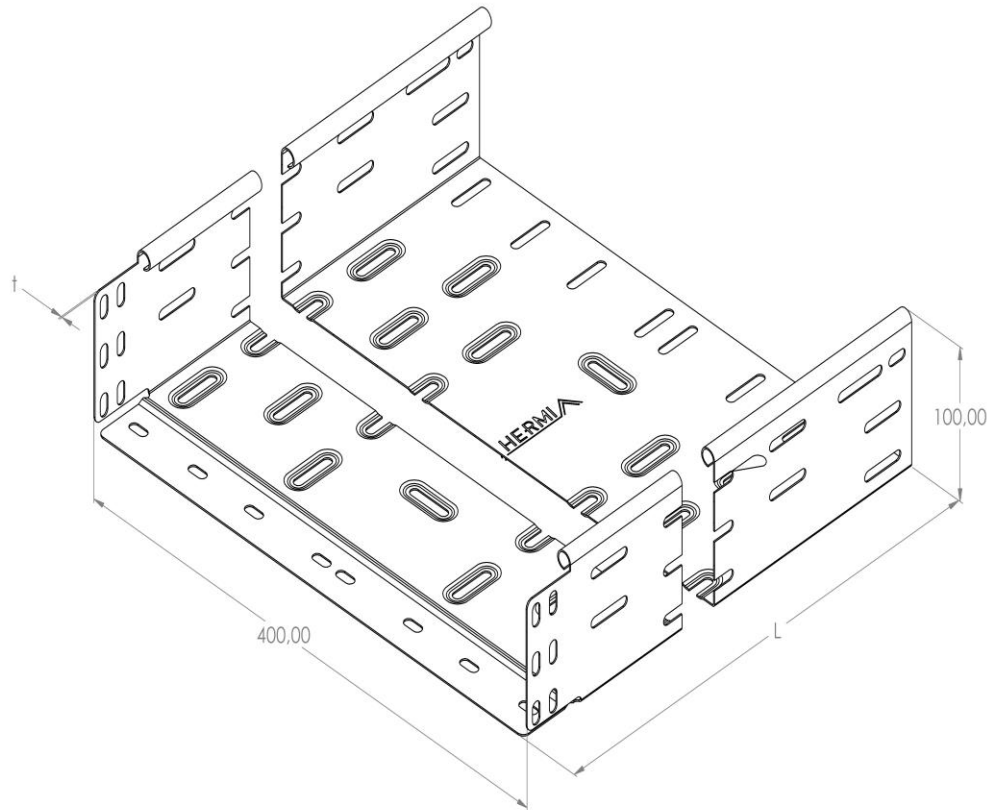

**Product:** KP 100/400

**Product code:** 88726124

Cable trays of 100 mm in height

<b>Standard:</b>	EN 61537:2007 Cable management - Cable tray systems and cable ladder systems
<b>Dimensions:</b>	Length: 2000 mm
	Width: 400 mm
	Height: 100 mm
	Metal thickness: 0,80 mm
<b>Weight:</b>	8 kg
<b>Material:</b>	Hot-dip galvanised steel
<b>Contribution to fire:</b>	Non-flame propagating system
<b>Electrical characteristics:</b>	Electrically conductive system
<b>Electrical continuity:</b>	Yes
<b>Corrosion resistance:</b>	Class 6
<b>Perforation:</b>	Class B
<b>Temperature:</b>	Min: -20°C; Max: +105°C