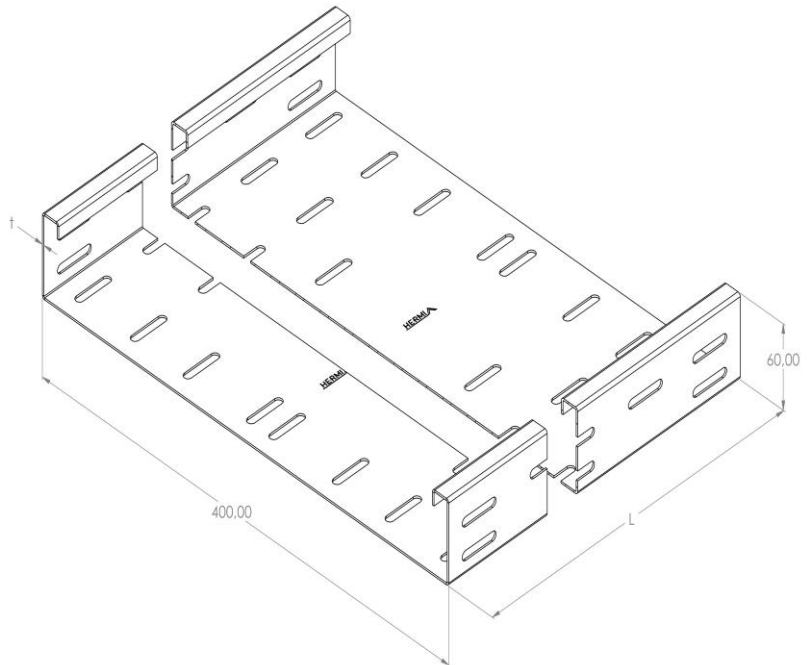

Product: KP 60/400

Product code: 88726084

Cable trays of 60 mm in height

<b>Standard:</b>	EN 61537:2007 Cable management - Cable tray systems and cable ladder systems
<b>Dimensions:</b>	Length: 3000 mm
	Width: 400 mm
	Height: 60 mm
	Metal thickness: 1,50 mm
<b>Weight:</b>	18,7 kg
<b>Material:</b>	Hot-dip galvanised steel
<b>Contribution to fire:</b>	Non-flame propagating system
<b>Electrical characteristics:</b>	Electrically conductive system
<b>Electrical continuity:</b>	Yes
<b>Corrosion resistance:</b>	Class 6
<b>Perforation:</b>	Class B
<b>Temperature:</b>	Min: -20°C; Max: +105°C

Permissible load KP 60/400 d=1,5mm (kN/m)