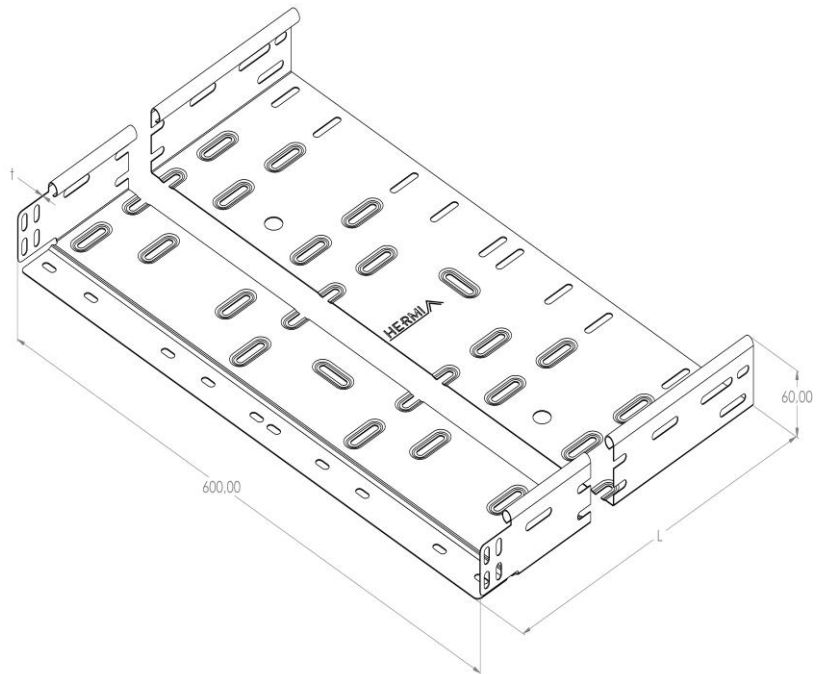

**Product:** KP 60/600

**Product code:** 88726076

Cable trays of 60 mm in height

<b>Standard:</b>	EN 61537:2007 Cable management - Cable tray systems and cable ladder systems
<b>Dimensions:</b>	Length: 3000 mm
	Width: 600 mm
	Height: 60 mm
	Metal thickness: 1,00 mm
<b>Weight:</b>	17,7 kg
<b>Material:</b>	Hot-dip galvanised steel
<b>Contribution to fire:</b>	Non-flame propagating system
<b>Electrical characteristics:</b>	Electrically conductive system
<b>Electrical continuity:</b>	Yes
<b>Corrosion resistance:</b>	Class 6
<b>Perforation:</b>	Class B
<b>Temperature:</b>	Min: -20°C; Max: +105°C

**Permissible load KP 60/600 d=1,0mm (kN/m)**