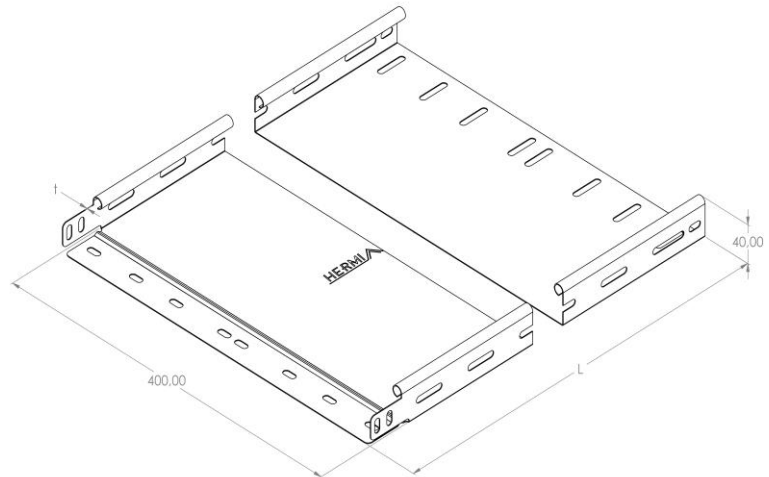

Product: KPU 40/400

Product code: 88726044

Non-perforated cable trays of 40 mm in height

<b>Standard:</b>	EN 61537:2007 Cable management - Cable tray systems and cable ladder systems
<b>Dimensions:</b>	Length: 2000 mm
	Width: 400 mm
	Height: 40 mm
	Metal thickness: 0,80 mm
<b>Weight:</b>	
<b>Material:</b>	Hot-dip galvanised steel
<b>Contribution to fire:</b>	Non-flame propagating system
<b>Electrical characteristics:</b>	Electrically conductive system
<b>Electrical continuity:</b>	Yes
<b>Corrosion resistance:</b>	Class 6
<b>Perforation:</b>	Class B
<b>Temperature:</b>	Min: -20°C; Max: +105°C

Permissible load KP 40/400 d=0,8mm (kN/m)