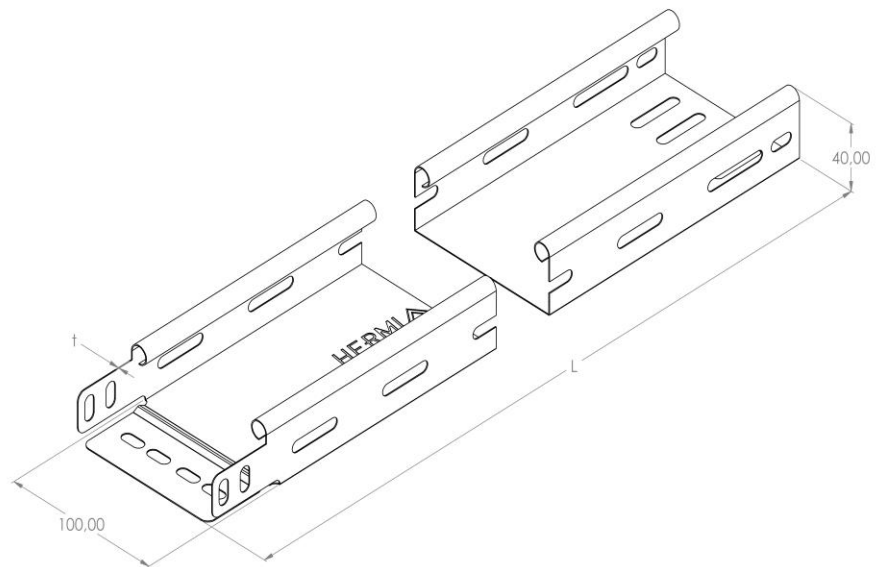

**Product:** KPU 40/100

**Product code:** 88726041

Non-perforated cable trays of 40 mm in height

<b>Standard:</b>	EN 61537:2007 Cable management - Cable tray systems and cable ladder systems
<b>Dimensions:</b>	Length: 2000 mm
	Width: 100 mm
	Height: 40 mm
	Metal thickness: 0,80 mm
<b>Weight:</b>	
<b>Material:</b>	Hot-dip galvanised steel
<b>Contribution to fire:</b>	Non-flame propagating system
<b>Electrical characteristics:</b>	Electrically conductive system
<b>Electrical continuity:</b>	Yes
<b>Corrosion resistance:</b>	Class 6
<b>Perforation:</b>	Class B
<b>Temperature:</b>	Min: -20°C; Max: +105°C