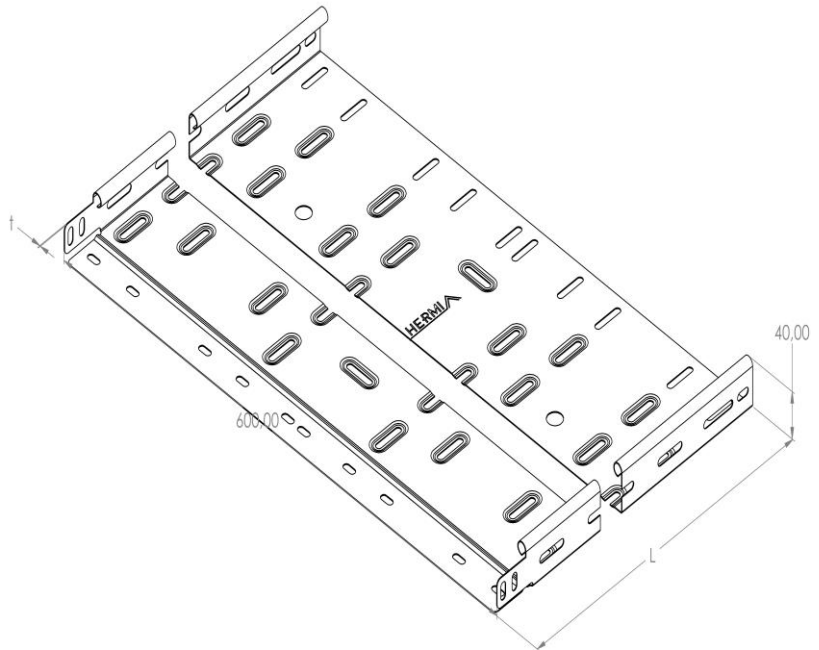

**Product:** KP 40/600

**Product code:** 88726036

Cable trays of 40 mm in height

<b>Standard:</b>	EN 61537:2007 Cable management - Cable tray systems and cable ladder systems
<b>Dimensions:</b>	Length: 3000 mm
	Width: 600 mm
	Height: 40 mm
	Metal thickness: 0,80 mm
<b>Weight:</b>	13,4 kg
<b>Material:</b>	Hot-dip galvanised steel
<b>Contribution to fire:</b>	Non-flame propagating system
<b>Electrical characteristics:</b>	Electrically conductive system
<b>Electrical continuity:</b>	Yes
<b>Corrosion resistance:</b>	Class 6
<b>Perforation:</b>	Class B
<b>Temperature:</b>	Min: -20°C; Max: +105°C

**Permissible load KP 40/600 d=0,8mm (kN/m)**