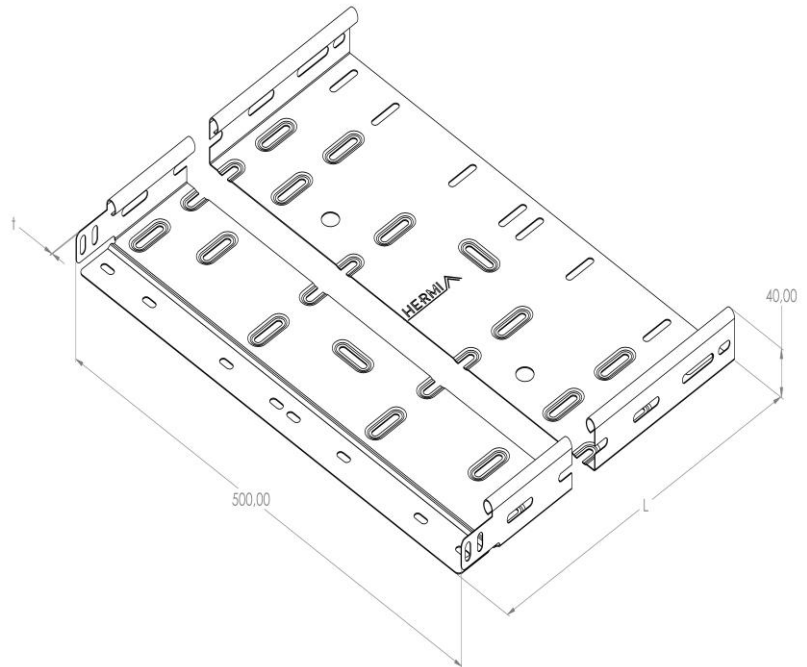

Product: KP 40/500

Product code: 88726035

Cable trays of 40 mm in height

<b>Standard:</b>	EN 61537:2007 Cable management - Cable tray systems and cable ladder systems
<b>Dimensions:</b>	Length: 3000 mm
	Width: 500 mm
	Height: 40 mm
	Metal thickness: 0,80 mm
<b>Weight:</b>	11,5 kg
<b>Material:</b>	Hot-dip galvanised steel
<b>Contribution to fire:</b>	Non-flame propagating system
<b>Electrical characteristics:</b>	Electrically conductive system
<b>Electrical continuity:</b>	Yes
<b>Corrosion resistance:</b>	Class 6
<b>Perforation:</b>	Class B
<b>Temperature:</b>	Min: -20°C; Max: +105°C

Permissible load KP 40/500 d=0,8mm (kN/m)