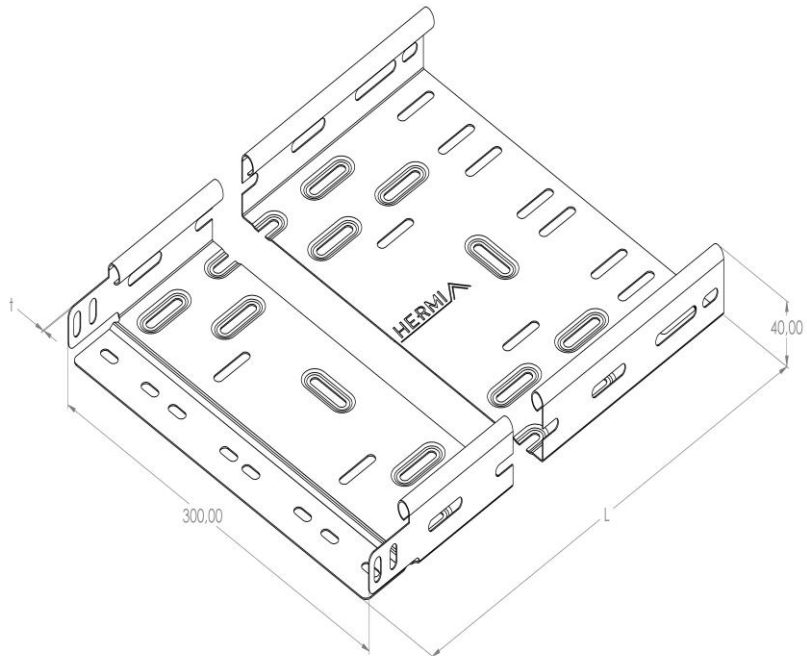

Product: KP 40/300

Product code: 88726033

Cable trays of 40 mm in height

Standard:	EN 61537:2007 Cable management - Cable tray systems and cable ladder systems
Dimensions:	Length: 3000 mm
	Width: 300 mm
	Height: 40 mm
	Metal thickness: 0,80 mm
Weight:	8,7 kg
Material:	Hot-dip galvanised steel
Contribution to fire:	Non-flame propagating system
Electrical characteristics:	Electrically conductive system
Electrical continuity:	Yes
Corrosion resistance:	Class 6
Perforation:	Class B
Temperature:	Min: -20°C; Max: +105°C

Permissible load KP 40/300 d=0,8mm (kN/m)