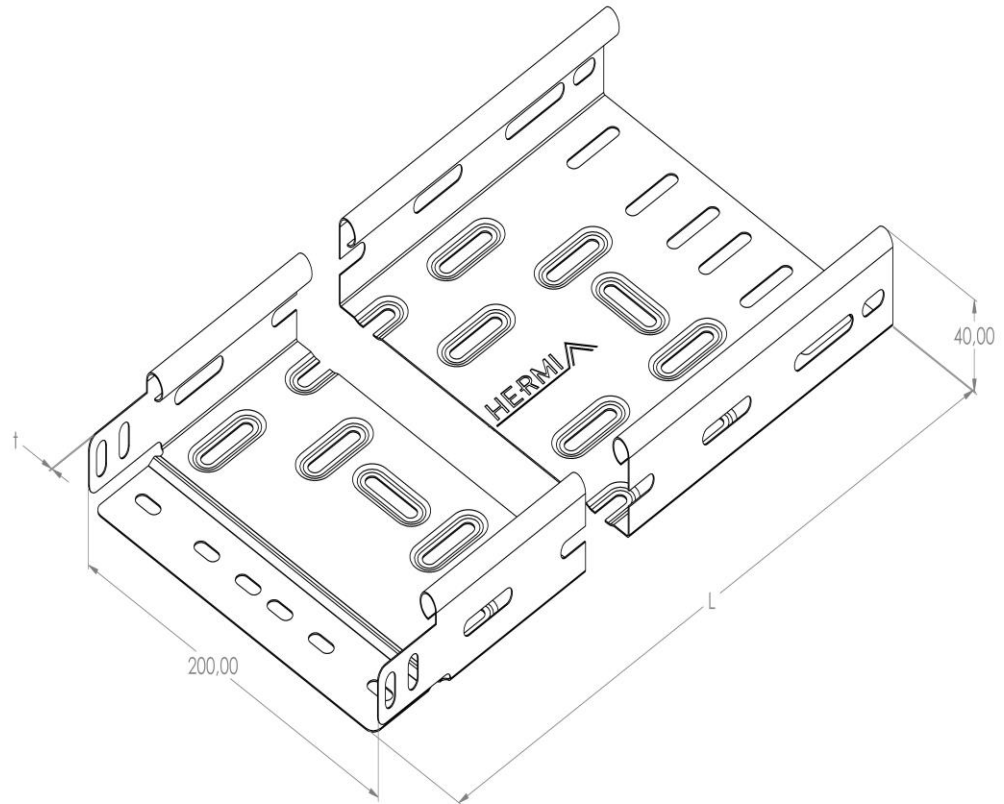

**Product:** KP 40/200

**Product code:** 88726032

Cable trays of 40 mm in height

<b>Standard:</b>	EN 61537:2007 Cable management - Cable tray systems and cable ladder systems
<b>Dimensions:</b>	Length: 3000 mm
	Width: 200 mm
	Height: 40 mm
	Metal thickness: 0,80 mm
<b>Weight:</b>	5,7 kg
<b>Material:</b>	Hot-dip galvanised steel
<b>Contribution to fire:</b>	Non-flame propagating system
<b>Electrical characteristics:</b>	Electrically conductive system
<b>Electrical continuity:</b>	Yes
<b>Corrosion resistance:</b>	Class 6
<b>Perforation:</b>	Class B
<b>Temperature:</b>	Min: -20°C; Max: +105°C